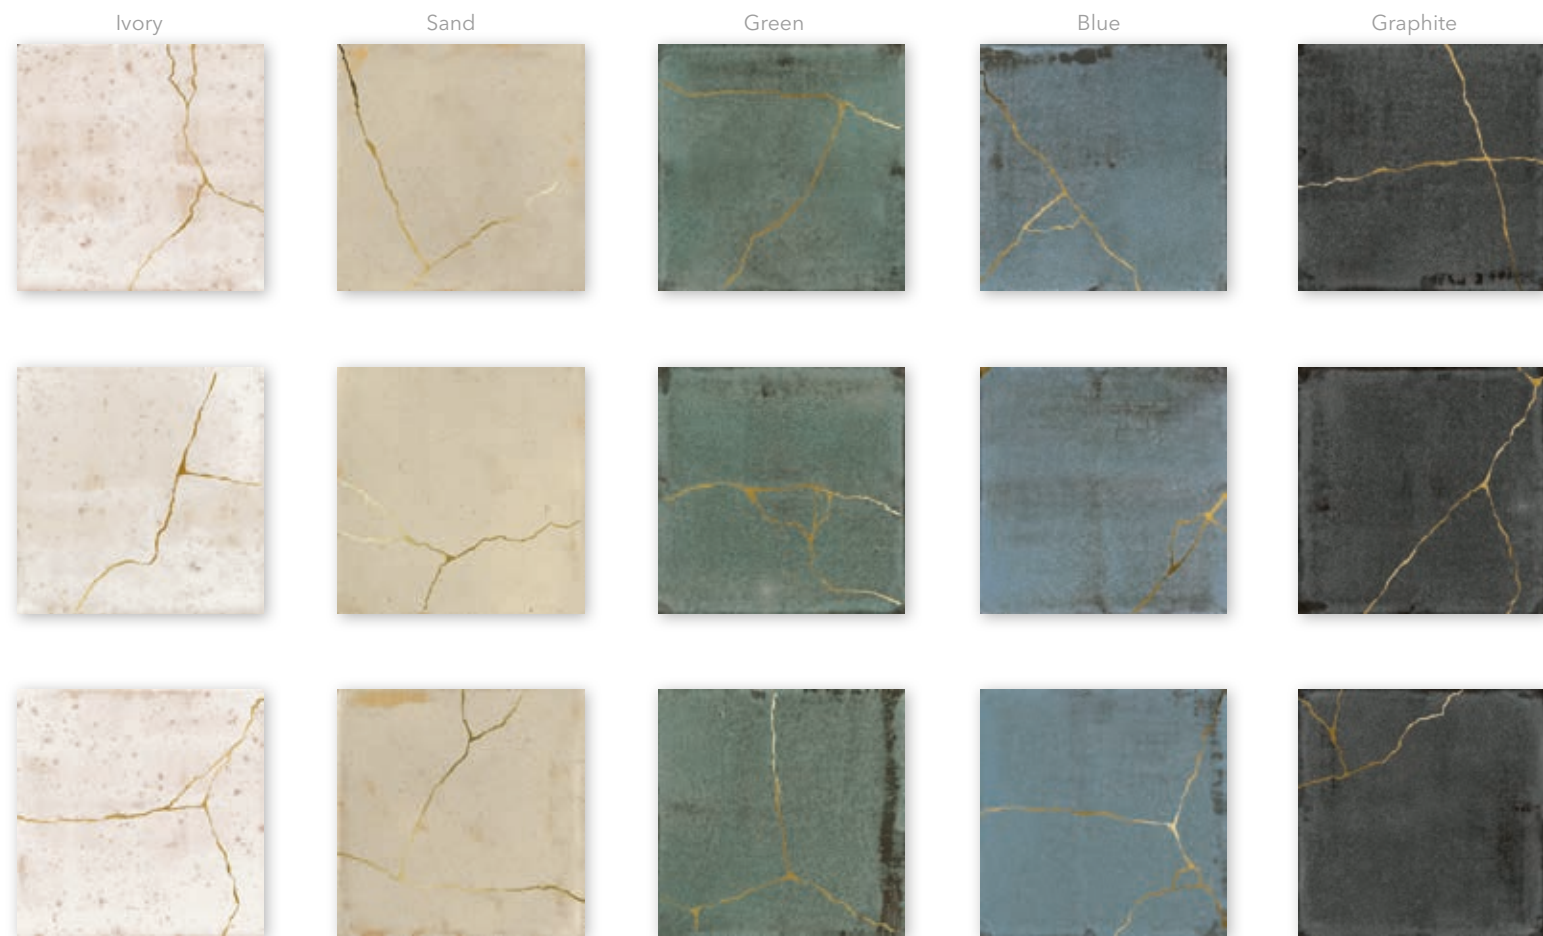

KINTSUGI
5"x5" / 12,5x12,5cm
White Body