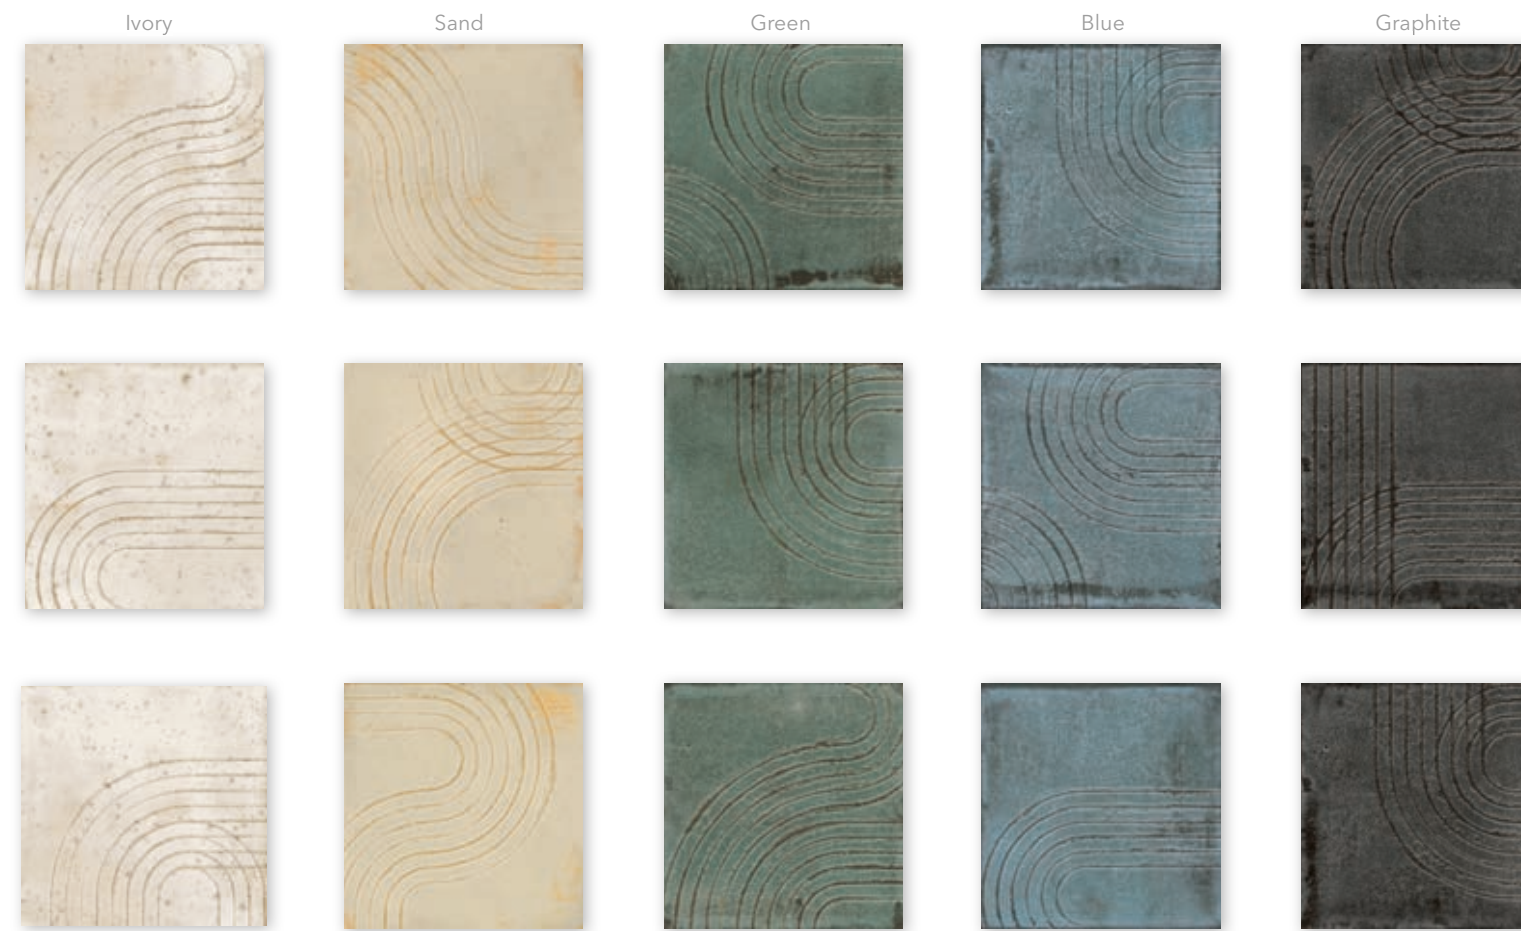

WABI
5"x5" / 12,5x12,5cm
White Body

8 different patterns randomly mixed within the box.
Cada color tiene 8 variaciones de diseño que se encajan aleatoriamente.

ROUNDED EDGE NAKAMA
0,4"x5" / 1,1x12,5cm

Available in all Nakama Colours.
Disponible en todos los colores Nakama.