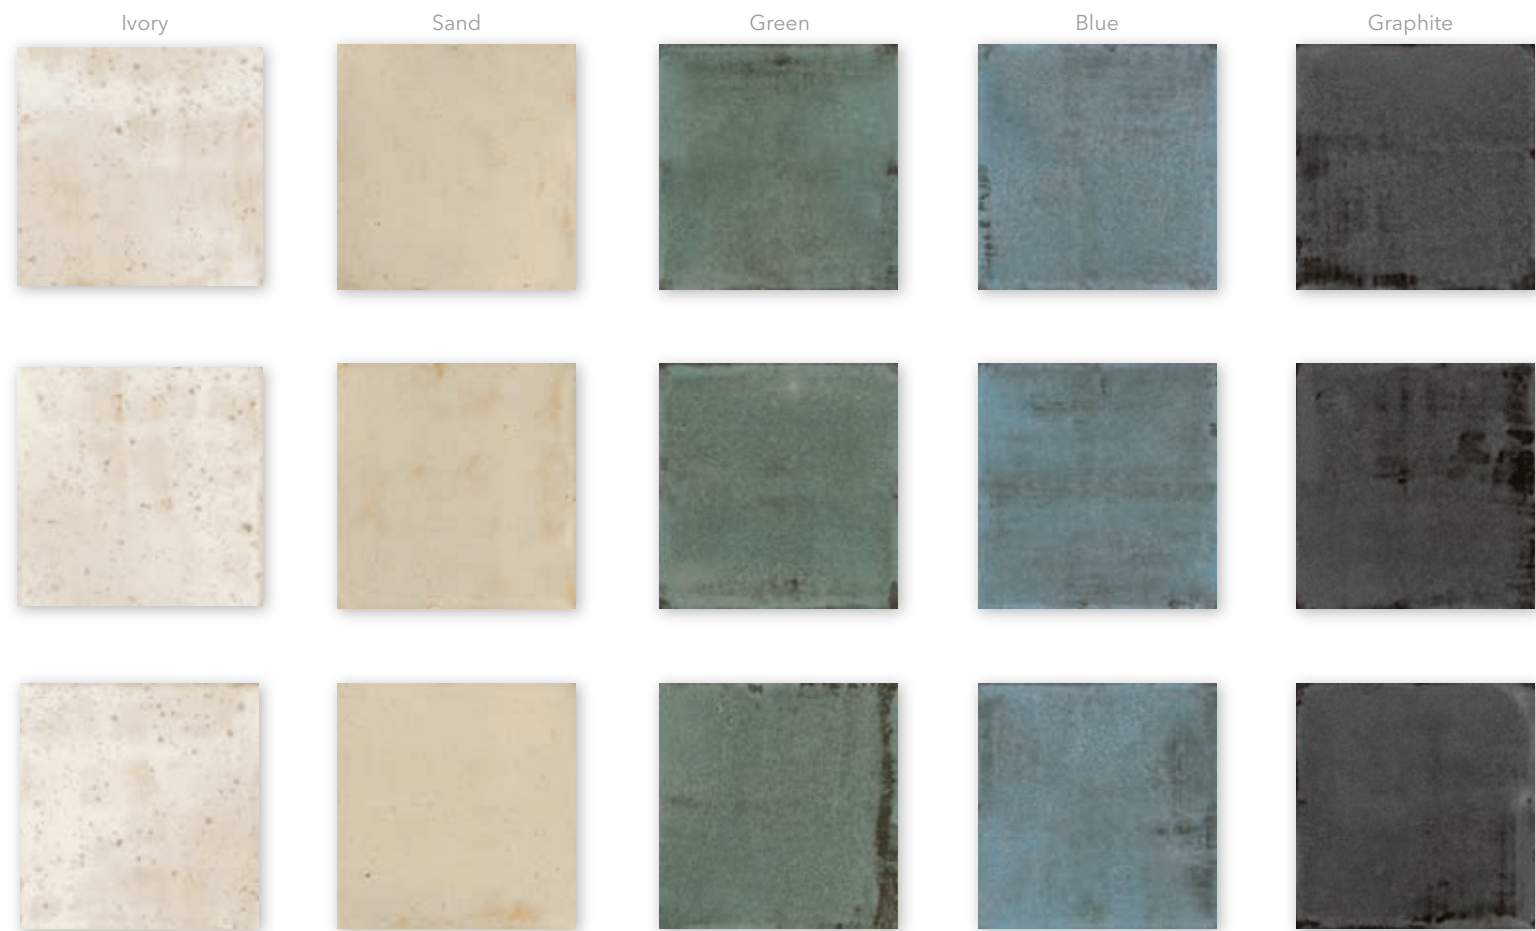

Wall Tile: **Nakama** Ivory & **Kintsugi** Ivory
Floor Tile: **Tanka** White

NAKAMA
5"x5" / 12,5x12,5cm
White Body

24 different patterns randomly mixed within the box.
Cada color tiene 24 variaciones de diseño que se encajan aleatoriamente.

Wall tiles: **Tanka** Graphite
Floor tiles: **Yakedo** Brown

Yakedo Light Grey
Yakedo Ash Grey

Yakedo Light Grey

Yakedo Brown

Yakedo Sand

Tanka White

Tanka Graphite
Yakedo Sand

Wall Tile:
Tanka Graphite
Stripes White Stone

Floor Tile:
Yakedo Sand
Tanka Graphite

Yakedo Ash Grey

Tanka White

KARUI
5"x5" / 12,5x12,5cm
White Body

Ivory

Smoke

Teal

Each colour has 24 different patterns which are randomly mixed within the box
Cada color tiene 24 variaciones de diseño que se encajan aleatoriamente

Ivory

Available in all Karui Colours.
Disponible en todos los colores Karui.

Wall tiles: **Karui** Ivory
Rounded Edge Karui Ivory
Floor tiles: **Tanka** Graphite

Wall tiles: **Karui** Smoke
Suki Smoke
Floor tiles: **Contempo** Strip Natural
(Love Affairs collection)