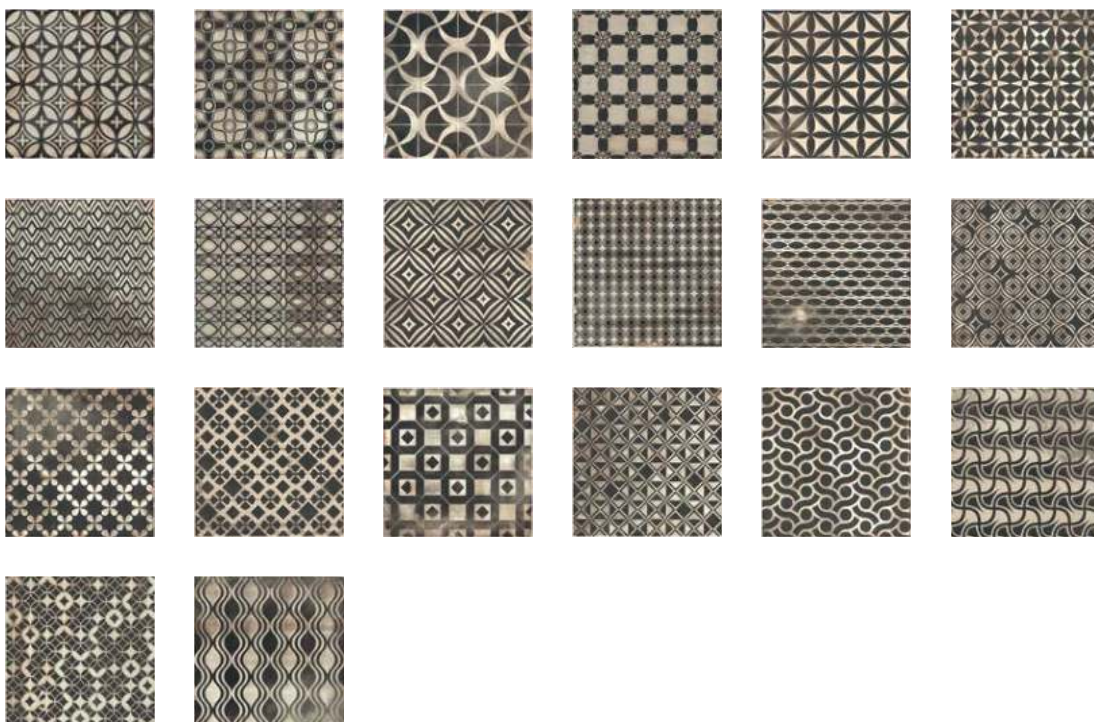

GRES PORCELLANATO COLORATO IN MASSA - COLOURED BODY PORCELAIN STONEWARE
SQUADRATO - SQUARED

DECÒ GRIS

DECÒ BRUN