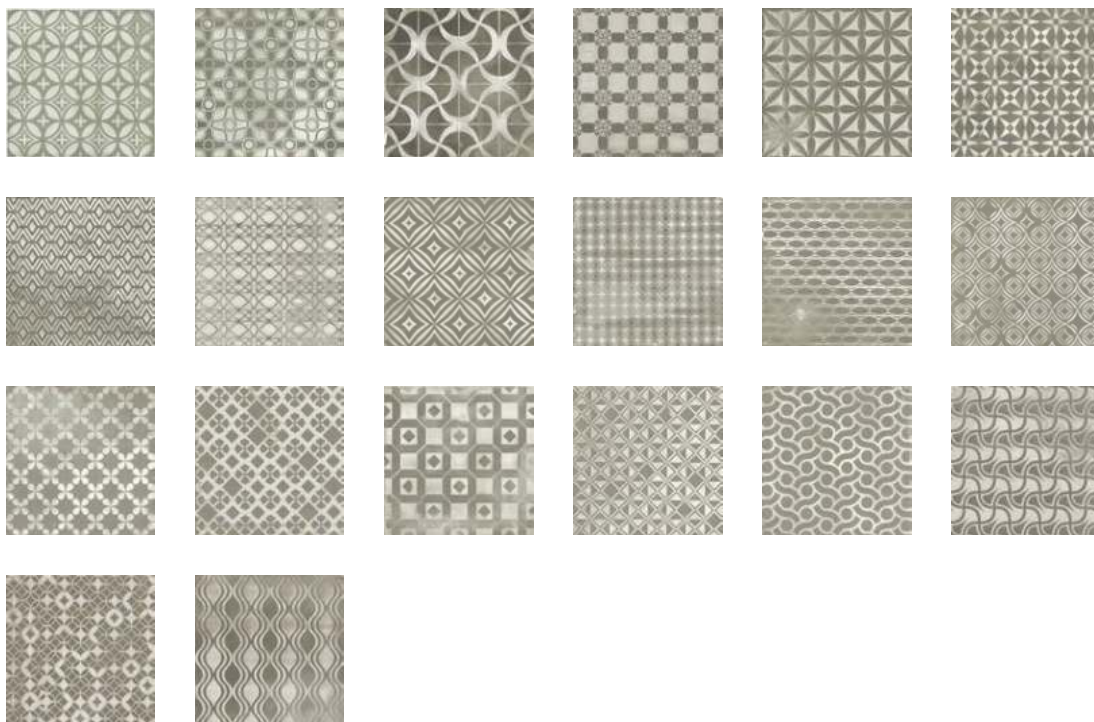

GRES PORCELLANATO COLORATO IN MASSA - COLOURED BODY PORCELAIN STONEWARE
SQUADRATO - SQUARED

DECÒ GRIS