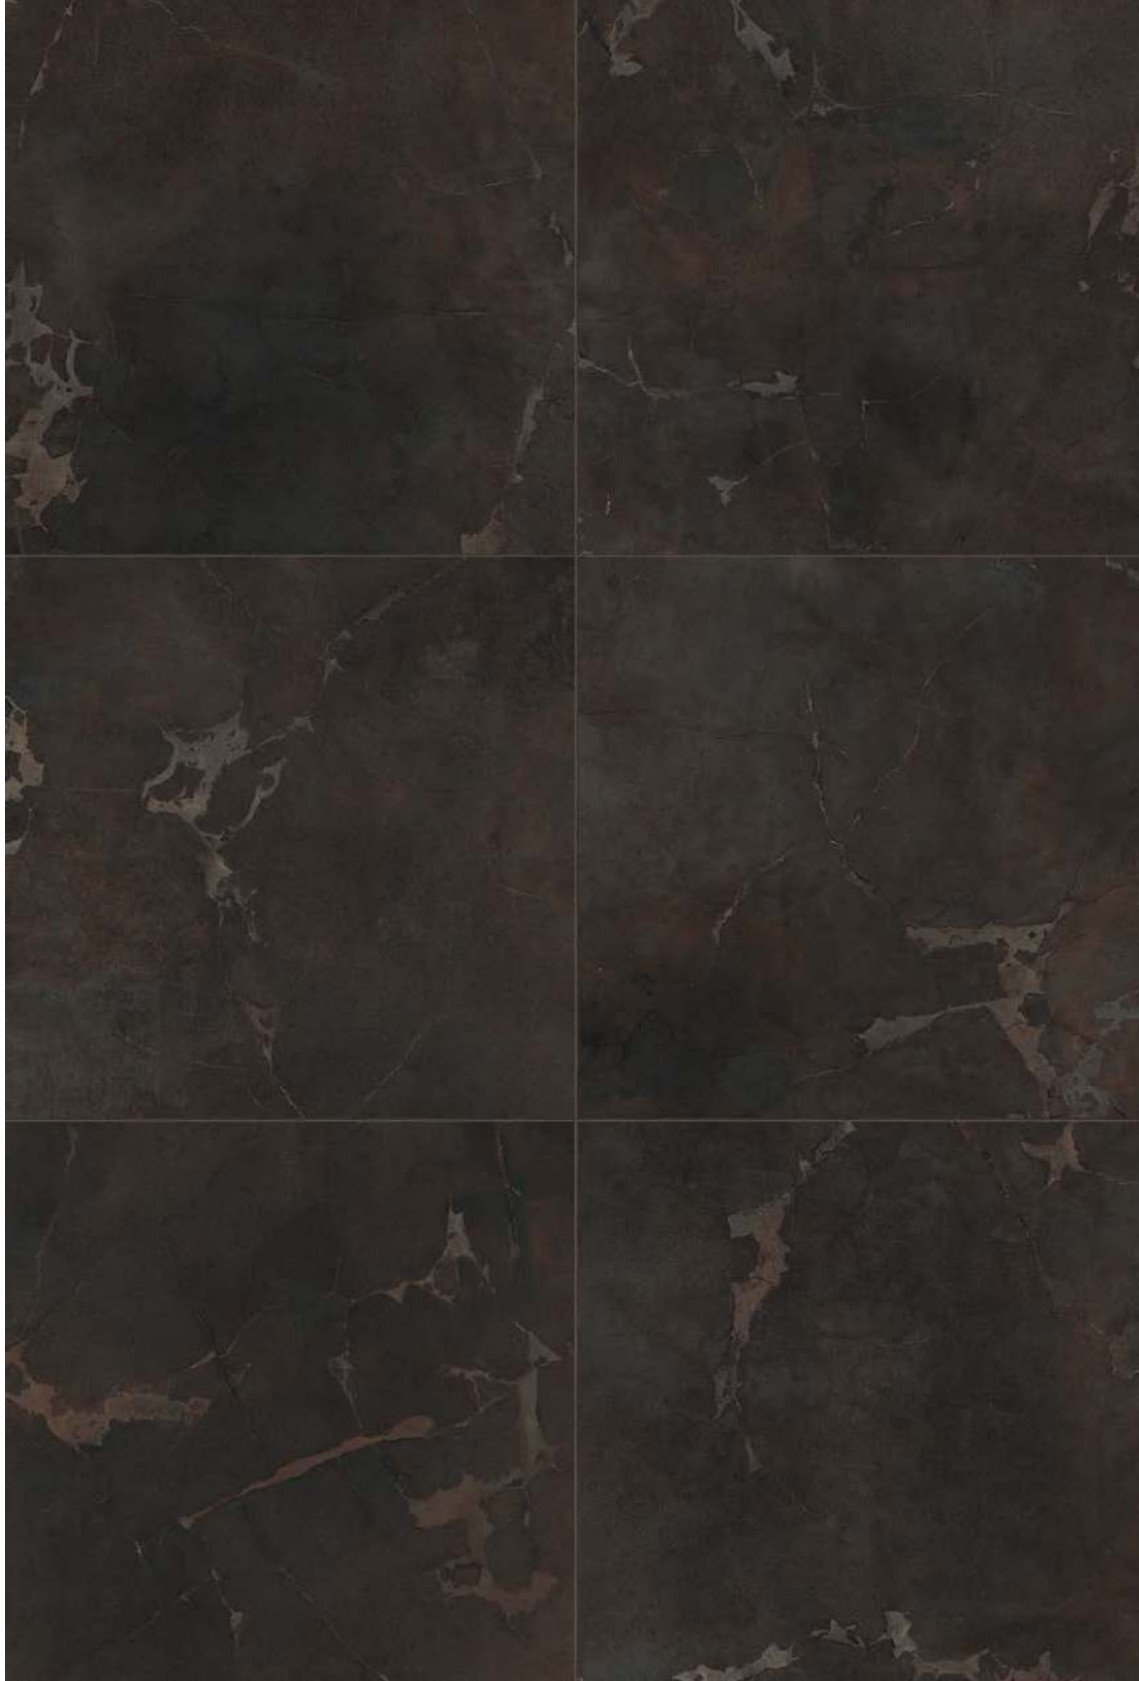

moderne gris

GRES PORCELLANATO COLORATO IN MASSA - COLOURED BODY PORCELAIN STONEWARE
 SQUADRATO - SQUARED

10 mm 3/8" 	COLOR	SURFACE	80x80 31 1/2" x 31 1/2"	40x80 15 3/4" x 31 1/2"	60x120 23 5/8" x 47 1/4"	60x60 23 5/8" x 23 5/8"
ESPRIT DE REX	 MODERNE GRIS	MATTE	762061	762067	762073	762079