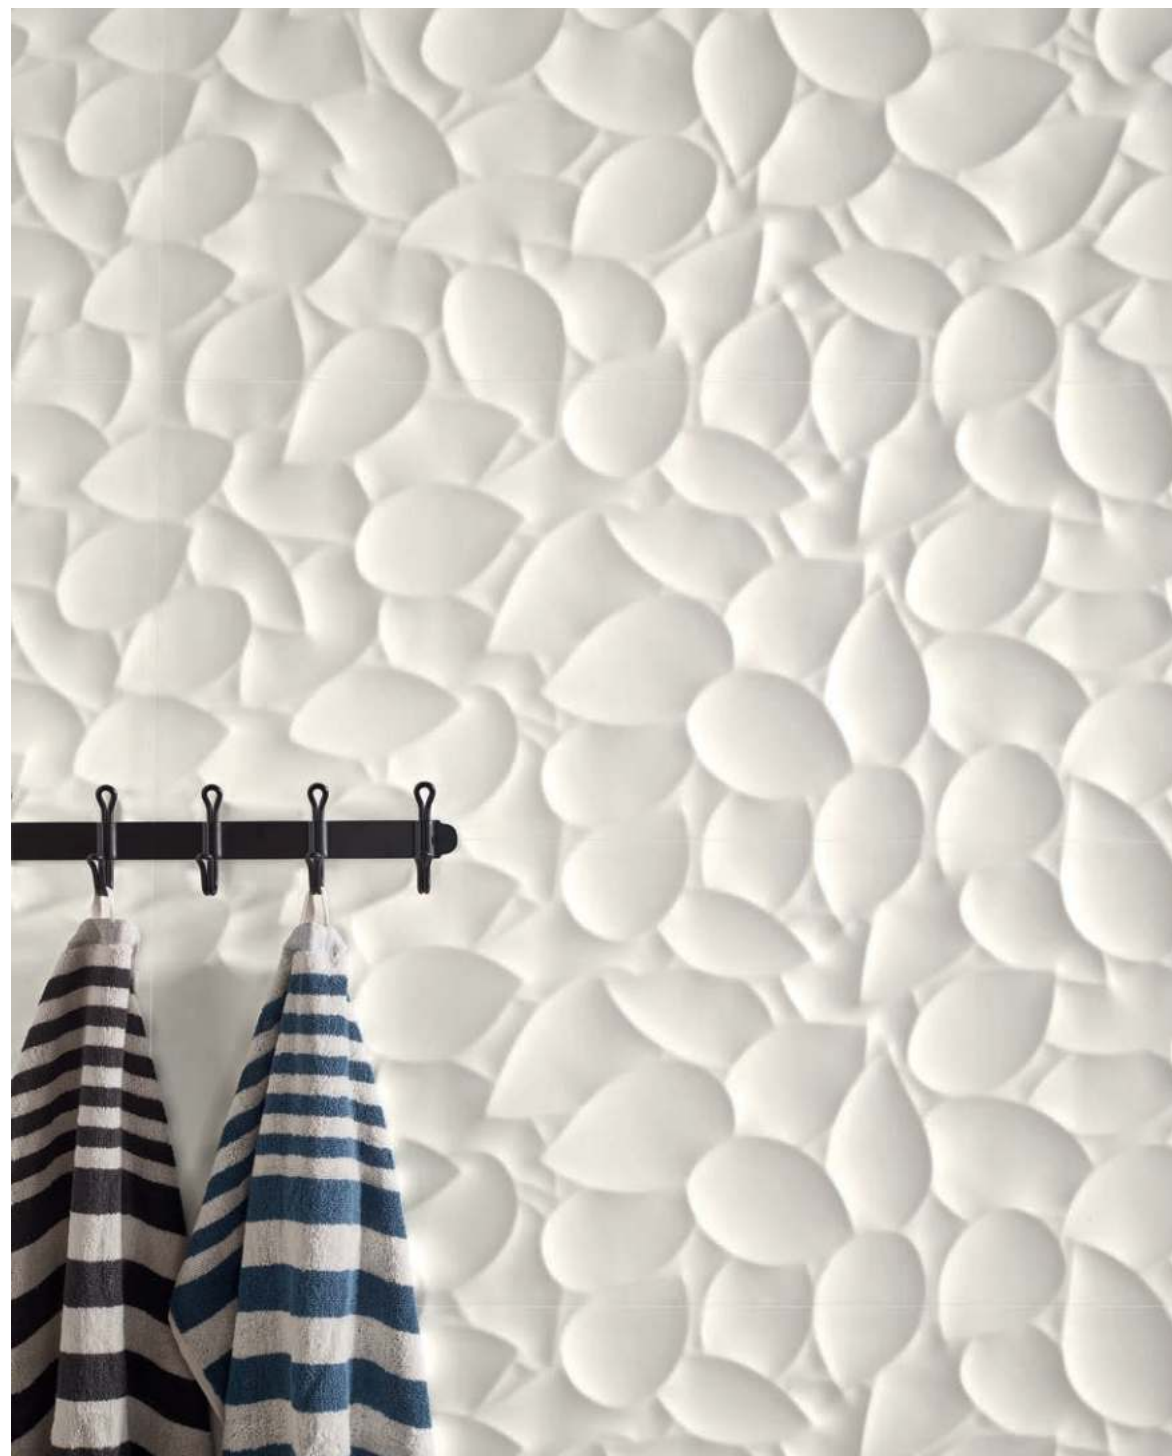

Genesis White Matt
35 x 100 RET.

Genesis Leaf White Matt
35 x 100 RET.

Arena Grey
60 x 60

Genesis Deep Blue Matt
35 x 100 RET.

Genesis White Matt
35 x 100 RET.

Genesis Leaf White Matt
35 x 100 RET.

Genesis Rise Gold Matt
35 x 100 RET.