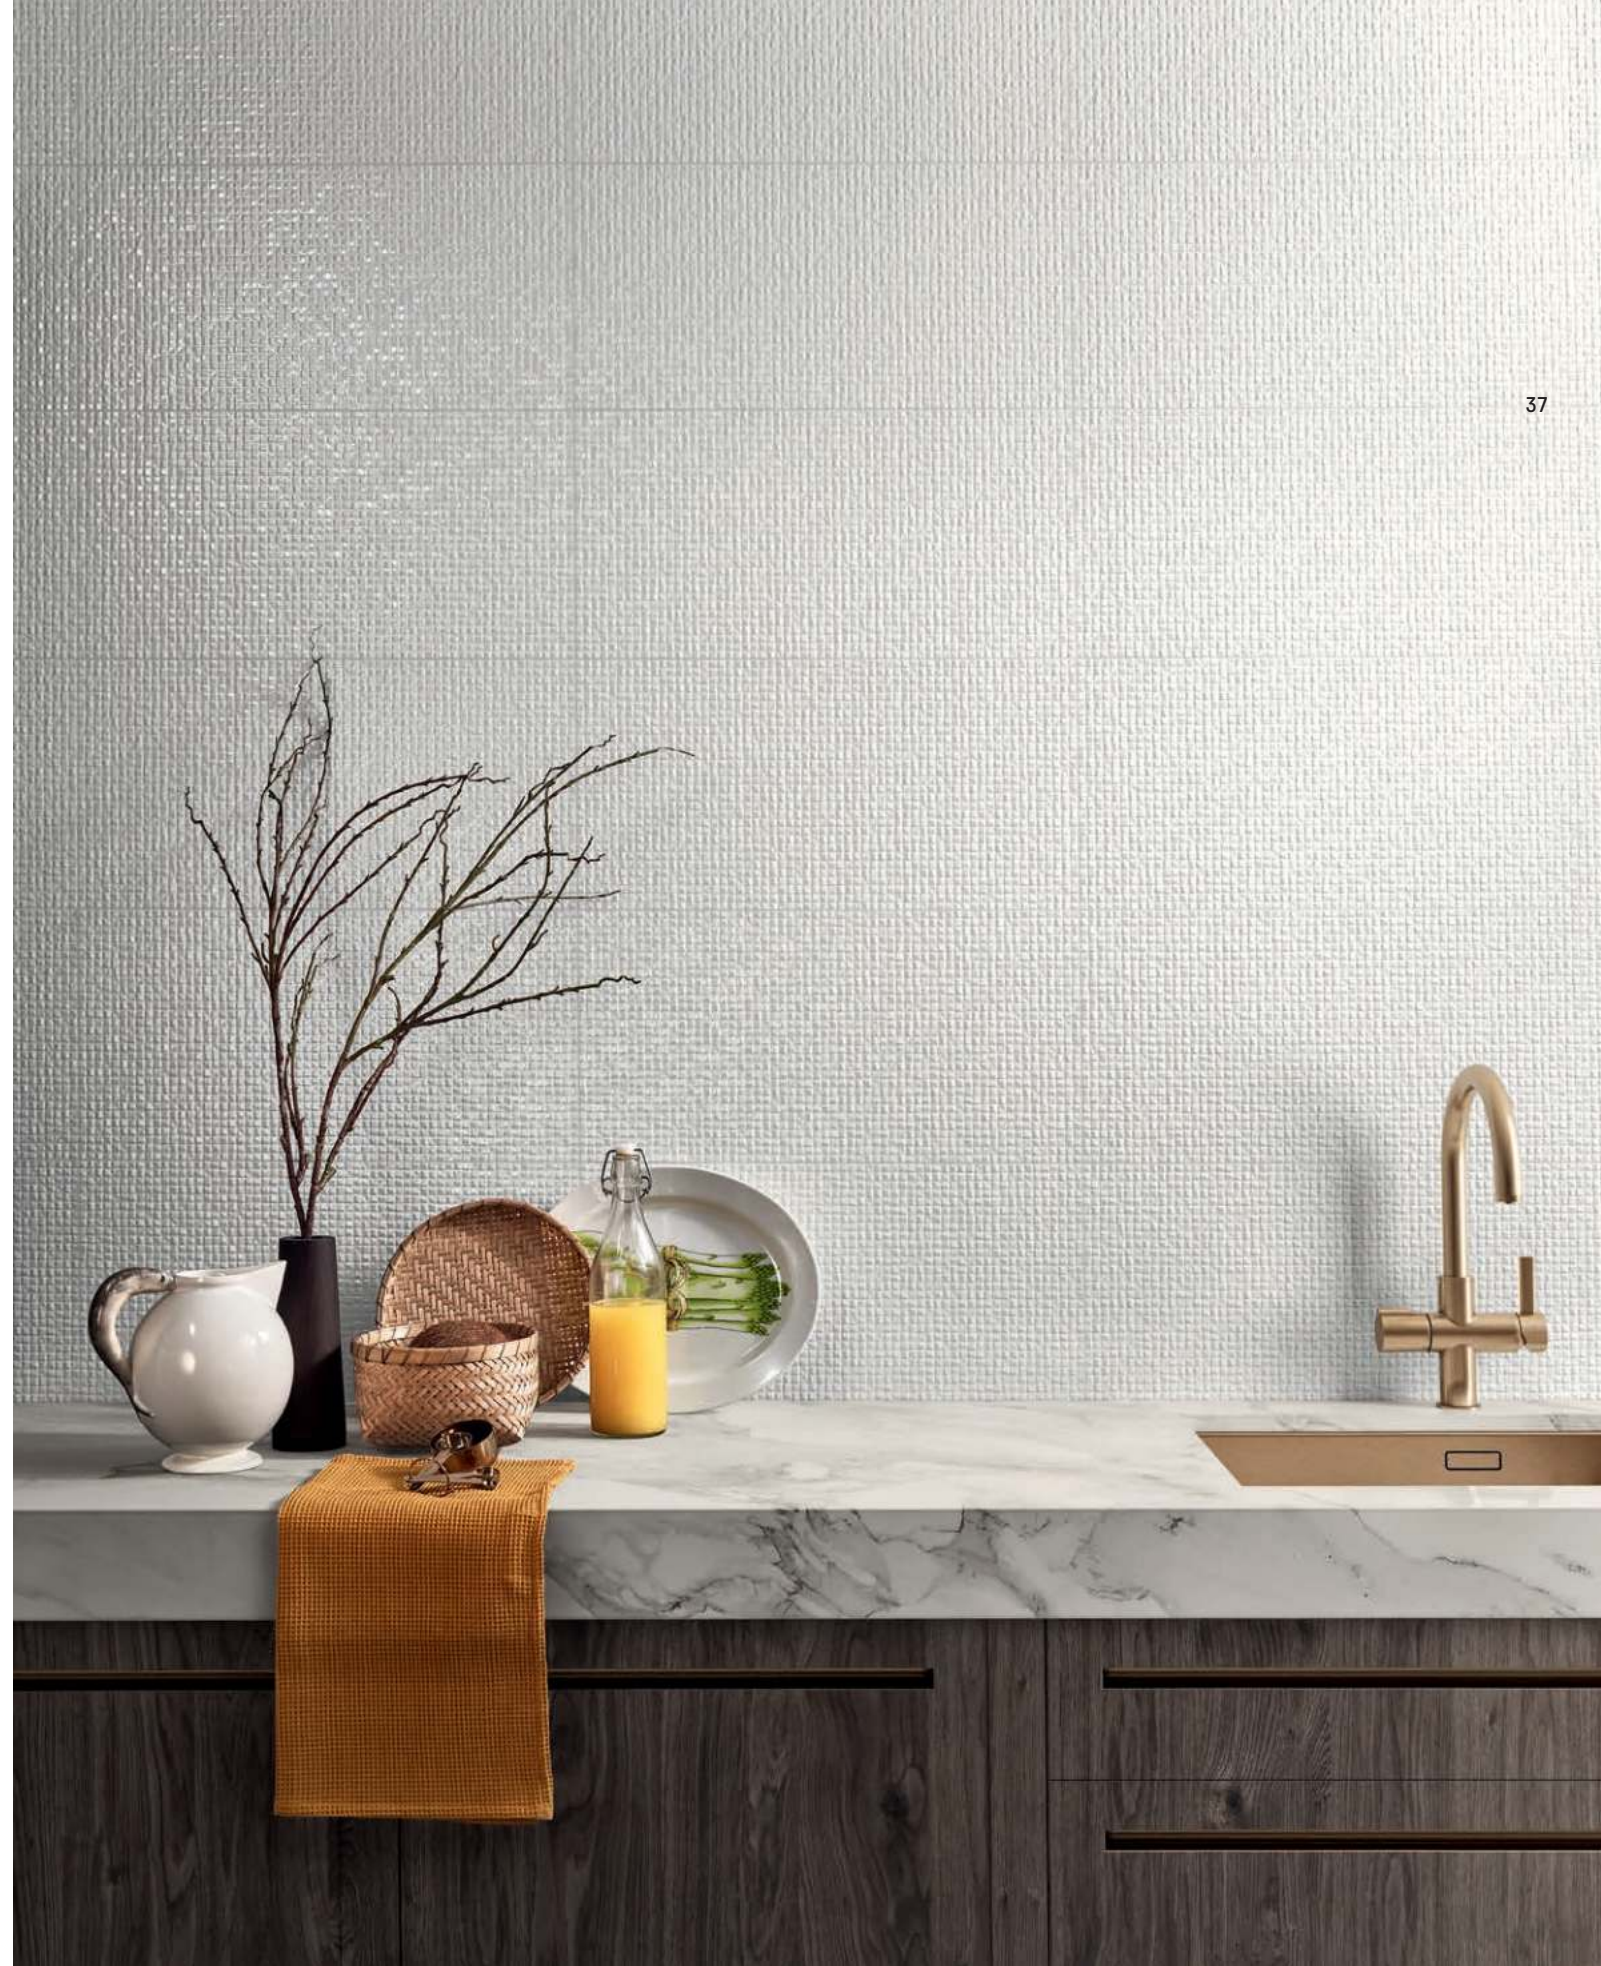

Genesis Rise Gold Matt
35 x 100 RET.

Genesis White Matt
35 x 100 RET.

Listelo Brushed Gold
0,5 x 1,3 x 100

Ground White
59,2 x 59,2 RET.

LOVE
CERAMIC TILES