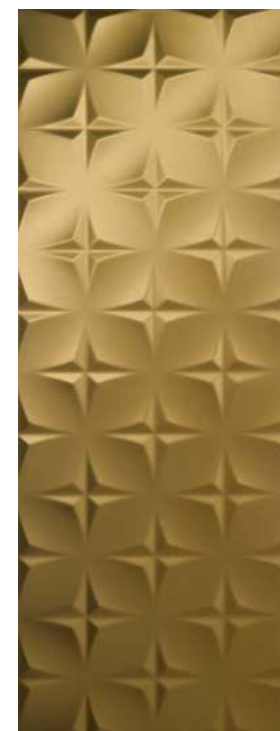

GENESIS STELLAR GOLD MATT
45X120 RET. P-6670