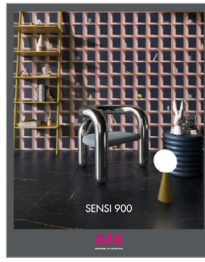

XXC-S9
CATALOGO

XFOLDS9
FOLDER

SAMPLES BOX

KIT6MMS9
KIT TOZZ. 10X20
SENSI 900 6MM
€ 13,50

DISP6MMABK
SAMPLES BOX A 39 ALLOGGI
PER TOZZETTI 6MM
€ 12,00

FLOOR KIT

FLOOR120S9
FLOOR KIT 180X120
ARTICOLI A SCELTA / ITEMS AT YOUR
CHOICE
€ 86

WWS900

SET SENSI 900
 6 PEZZI + 1 PANNELLO GRAFICO
 6 PIECES + 1 GRAPHIC PANEL
 DIM. 88L X 57P X 123H

€ 220

PANNELLO GRAFICO
 GRAPHIC PANEL

RIEPILOGO SUPERFICI
 (PRECIOUS BLACK)

PEZZI
 PIECES:

PRECIOUS
 BLACK
 ANTIQUE 3D