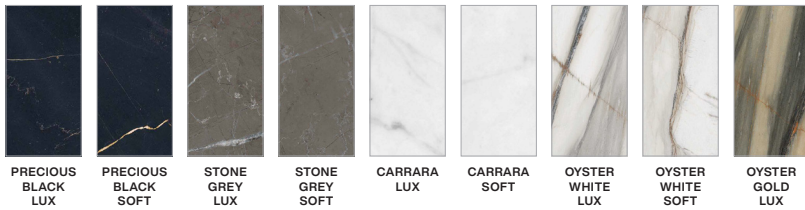

SAMPLES BOX

KIT6MMS9
KIT TOZZ. 10X20
SENSI 900 6MM
€ 13,50

DISP6MMABK
SAMPLES BOX A 39 ALLOGGI
PER TOZZETTI 6MM
€ 12,00