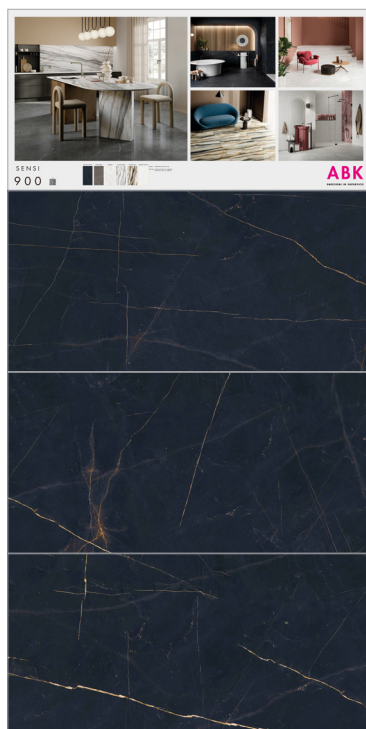

WALLS9P01
 PANNELLO POSATO
 INSTALLED PANEL
 60X120 / 120X120

€ 130

K-S9T01
RIEPILOGO COLORI /
COLOURS CHART

€ 110

60X120 LUX

€ 90

- K-S9A01** PRECIOUS BLACK
- K-S9A02** STONE GREY
- K-S9A03** CARRARA
- K-S9A04** OYSTER WHITE
- K-S9A05** OYSTER GOLD

60X120 NAT

€ 80

- K-S9A06** PRECIOUS BLACK
- K-S9A07** STONE GREY
- K-S9A08** CARRARA
- K-S9A09** OYSTER WHITE

60X120 ANTIQUE 3D

€ 90

- K-S9A10** PRECIOUS BLACK
- K-S9A11** STONE GREY
- K-S9A12** CARRARA
- K-S9A13** VENEZIA NUVOLE

PANELS 120X240/120X280

K-S9T11
RIEPILOGO COLORI /
COLOURS CHART

€ 140

60X120

NAT € 110 | LUX € 140 | ANT. 3D € 140

- K-S9C01** PRECIOUS BLACK LUX
- K-S9C02** PRECIOUS BLACK NAT
- K-S9C03** PRECIOUS BLACK ANT. 3D
- K-S9C04** STONE GREY LUX
- K-S9C05** STONE GREY NAT
- K-S9C06** STONE GREY ANT. 3D
- K-S9C07** CARRARA LUX
- K-S9C08** CARRARA NAT
- K-S9C09** CARRARA ANT. 3D
- K-S9C10** OYSTER WHITE LUX
- K-S9C11** OYSTER WHITE NAT
- K-S9C12** OYSTER GOLD LUX
- K-S9C13** VENEZIA NUVOLE ANT. 3D