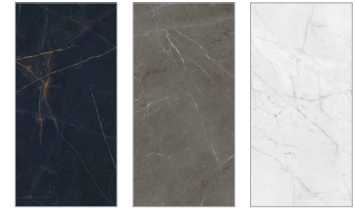

PRECIOUS
BLACK
ANTIQUE 3D

STONE
GREY
NAT P.TECH

CARRARA
LUX