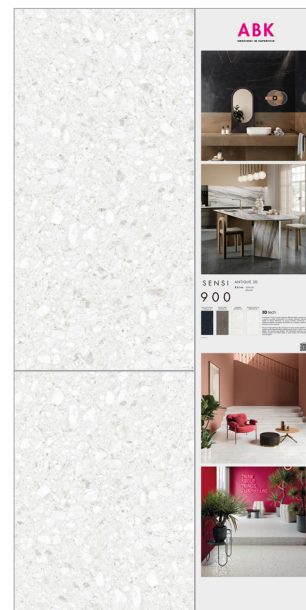

WALLS9P01
 PANNELLO POSATO
 INSTALLED PANEL
 60X120 / 120X120

€ 130

K-S9T01
RIEPILOGO COLORI /
COLOURS CHART

€ 110

60X120 LUX

€ 90

- K-S9A01** PRECIOUS BLACK
- K-S9A02** STONE GREY
- K-S9A03** CARRARA
- K-S9A04** OYSTER WHITE
- K-S9A05** OYSTER GOLD

60X120 NAT

€ 80

- K-S9A06** PRECIOUS BLACK
- K-S9A07** STONE GREY
- K-S9A08** CARRARA
- K-S9A09** OYSTER WHITE

60X120 ANTIQUE 3D

€ 90

- K-S9A10** PRECIOUS BLACK
- K-S9A11** STONE GREY
- K-S9A12** CARRARA
- K-S9A13** VENEZIA NUVOLE

PANELS 120X240/120X280

K-S9T11
RIEPILOGO COLORI /
COLOURS CHART

€ 140

60X120

NAT € 110 | LUX € 140 | ANT. 3D € 140

- K-S9C01** PRECIOUS BLACK LUX
- K-S9C02** PRECIOUS BLACK NAT
- K-S9C03** PRECIOUS BLACK ANT. 3D
- K-S9C04** STONE GREY LUX
- K-S9C05** STONE GREY NAT
- K-S9C06** STONE GREY ANT. 3D
- K-S9C07** CARRARA LUX
- K-S9C08** CARRARA NAT
- K-S9C09** CARRARA ANT. 3D
- K-S9C10** OYSTER WHITE LUX
- K-S9C11** OYSTER WHITE NAT
- K-S9C12** OYSTER GOLD LUX
- K-S9C13** VENEZIA NUVOLE ANT. 3D