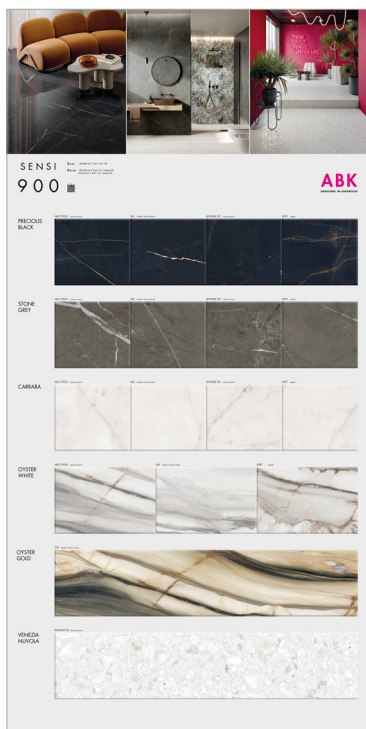

WALLS9P01
 PANNELLO POSATO
 INSTALLED PANEL
 60X120 / 120X120

€ 130

K-S9T01
RIEPILOGO COLORI /
COLOURS CHART

€ 110

60X120 LUX

€ 90

- K-S9A01** PRECIOUS BLACK
- K-S9A02** STONE GREY
- K-S9A03** CARRARA
- K-S9A04** OYSTER WHITE
- K-S9A05** OYSTER GOLD

60X120 NAT

€ 80

- K-S9A06** PRECIOUS BLACK
- K-S9A07** STONE GREY
- K-S9A08** CARRARA
- K-S9A09** OYSTER WHITE

60X120 ANTIQUE 3D

€ 90

- K-S9A10** PRECIOUS BLACK
- K-S9A11** STONE GREY
- K-S9A12** CARRARA
- K-S9A13** VENEZIA NUVOLE

PANELS 120X240/120X280

K-S9T11
RIEPILOGO COLORI /
COLOURS CHART

€ 140

60X120

NAT € 110 | LUX € 140 | ANT. 3D € 140

- K-S9C01** PRECIOUS BLACK LUX
- K-S9C02** PRECIOUS BLACK NAT
- K-S9C03** PRECIOUS BLACK ANT. 3D
- K-S9C04** STONE GREY LUX
- K-S9C05** STONE GREY NAT
- K-S9C06** STONE GREY ANT. 3D
- K-S9C07** CARRARA LUX
- K-S9C08** CARRARA NAT
- K-S9C09** CARRARA ANT. 3D
- K-S9C10** OYSTER WHITE LUX
- K-S9C11** OYSTER WHITE NAT
- K-S9C12** OYSTER GOLD LUX
- K-S9C13** VENEZIA NUVOLE ANT. 3D

SENSI 900
STONE GREY
60X120

WIDE&STYLE MINI
CARIBBEAN
60X120

SENSI ROMA
WHITE
120X120

bath
design

VASCA LAVABO DA APPOGGIO DEGRADÉ
SURFACE-MOUNTED WASHBASIN
INTERNO 9 RUST

REFERENCE IMAGE

ELEMENTI PRESENTI NEL PROGETTO/
ITEMS AND FURNITURE: