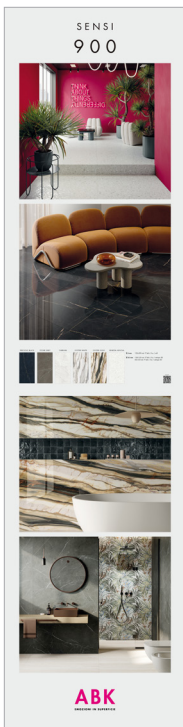

WWS900

SET SENSI 900
 6 PEZZI + 1 PANNELLO GRAFICO
 6 PIECES + 1 GRAPHIC PANEL
 DIM. 88L X 57P X 123H

€ 220

PANNELLO GRAFICO
 GRAPHIC PANEL

RIEPILOGO SUPERFICI
 (PRECIOUS BLACK)

PEZZI
 PIECES:

PRECIOUS
 BLACK
 ANTIQUE 3D

STONE
 GREY
 NAT P.TECH

CARRARA
 LUX

OYSTER
 WHITE
 NAT P.TECH

OYSTER
 GOLD
 LUX

VENEZIA
 NUVOLO
 ANTIQUE 3D

WALL SYSTEM

WALLS9G01
 PANNELLO GRAFICO
 GRAPHIC PANEL

€ 65

WALLS9P01
 PANNELLO POSATO
 INSTALLED PANEL
 60X120 / 120X120

€ 130

K-S9T01
RIEPILOGO COLORI /
COLOURS CHART

€ 110

60X120 LUX

€ 90

- K-S9A01** PRECIOUS BLACK
- K-S9A02** STONE GREY
- K-S9A03** CARRARA
- K-S9A04** OYSTER WHITE
- K-S9A05** OYSTER GOLD

60X120 NAT

€ 80

- K-S9A06** PRECIOUS BLACK
- K-S9A07** STONE GREY
- K-S9A08** CARRARA
- K-S9A09** OYSTER WHITE

60X120 ANTIQUE 3D

€ 90

- K-S9A10** PRECIOUS BLACK
- K-S9A11** STONE GREY
- K-S9A12** CARRARA
- K-S9A13** VENEZIA NUVOLE