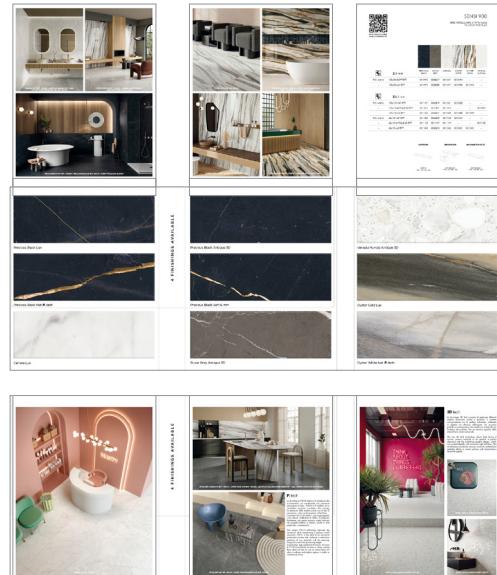

XXC-S9
CATALOGO

XFOLDS9
FOLDER

SAMPLES BOX

KIT6MMS9
KIT TOZZ. 10X20
SENSI 900 6MM
€ 13,50

DISP6MMABK
SAMPLES BOX A 39 ALLOGGI
PER TOZZETTI 6MM
€ 12,00

FLOOR KIT

FLOOR120S9
FLOOR KIT 180X120
ARTICOLI A SCELTA / ITEMS AT YOUR
CHOICE
€ 86

WALLS9P01
 PANNELLO POSATO
 INSTALLED PANEL
 60X120 / 120X120

€ 130

K-S9T01
RIEPILOGO COLORI /
COLOURS CHART

€ 110

60X120 LUX

€ 90

- K-S9A01** PRECIOUS BLACK
- K-S9A02** STONE GREY
- K-S9A03** CARRARA
- K-S9A04** OYSTER WHITE
- K-S9A05** OYSTER GOLD

PANELS 120X240/120X280

K-S9T11
RIEPILOGO COLORI /
COLOURS CHART

€ 140

60X120

NAT € 110 | LUX € 140 | ANT. 3D € 140

- K-S9C01** PRECIOUS BLACK LUX
- K-S9C02** PRECIOUS BLACK NAT
- K-S9C03** PRECIOUS BLACK ANT. 3D
- K-S9C04** STONE GREY LUX
- K-S9C05** STONE GREY NAT
- K-S9C06** STONE GREY ANT. 3D
- K-S9C07** CARRARA LUX
- K-S9C08** CARRARA NAT
- K-S9C09** CARRARA ANT. 3D
- K-S9C10** OYSTER WHITE LUX
- K-S9C11** OYSTER WHITE NAT
- K-S9C12** OYSTER GOLD LUX
- K-S9C13** VENEZIA NUVOLE ANT. 3D

SENSI 900
STONE GREY
60X120

WIDE&STYLE MINI
CARIBBEAN
60X120

SENSI ROMA
WHITE
120X120

bath
design

VASCA LAVABO DA APPOGGIO DEGRADÉ
SURFACE-MOUNTED WASHBASIN
INTERNO 9 RUST

REFERENCE IMAGE

ELEMENTI PRESENTI NEL PROGETTO/
ITEMS AND FURNITURE: