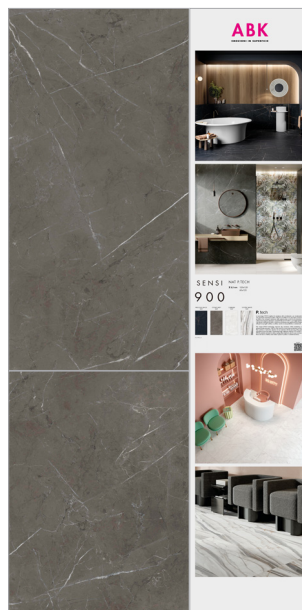

WALLS9P01
 PANNELLO POSATO
 INSTALLED PANEL
 60X120 / 120X120

€ 130

K-S9T01
RIEPILOGO COLORI /
COLOURS CHART

€ 110

60X120 LUX

€ 90

- K-S9A01** PRECIOUS BLACK
- K-S9A02** STONE GREY
- K-S9A03** CARRARA
- K-S9A04** OYSTER WHITE
- K-S9A05** OYSTER GOLD

60X120 NAT

€ 80

- K-S9A06** PRECIOUS BLACK
- K-S9A07** STONE GREY
- K-S9A08** CARRARA
- K-S9A09** OYSTER WHITE

60X120 ANTIQUE 3D

€ 90

- K-S9A10** PRECIOUS BLACK
- K-S9A11** STONE GREY
- K-S9A12** CARRARA
- K-S9A13** VENEZIA NUVOLE

PANELS 120X240/120X280

K-S9T11
RIEPILOGO COLORI /
COLOURS CHART

€ 140

60X120

NAT € 110 | LUX € 140 | ANT. 3D € 140

- K-S9C01** PRECIOUS BLACK LUX
- K-S9C02** PRECIOUS BLACK NAT
- K-S9C03** PRECIOUS BLACK ANT. 3D
- K-S9C04** STONE GREY LUX
- K-S9C05** STONE GREY NAT
- K-S9C06** STONE GREY ANT. 3D
- K-S9C07** CARRARA LUX
- K-S9C08** CARRARA NAT
- K-S9C09** CARRARA ANT. 3D
- K-S9C10** OYSTER WHITE LUX
- K-S9C11** OYSTER WHITE NAT
- K-S9C12** OYSTER GOLD LUX
- K-S9C13** VENEZIA NUVOLE ANT. 3D

SENSI 900
STONE GREY
60X120

WIDE&STYLE MINI
CARIBBEAN
60X120

SENSI ROMA
WHITE
120X120

bath
design

VASCA LAVABO DA APPOGGIO DEGRADÉ
SURFACE-MOUNTED WASHBASIN
INTERNO 9 RUST

REFERENCE IMAGE

ELEMENTI PRESENTI NEL PROGETTO/
ITEMS AND FURNITURE: