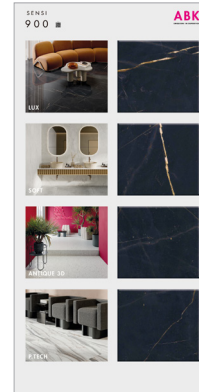

XXC-S9
CATALOGO

XFOLDS9
FOLDER

SAMPLES BOX

KIT6MMS9
KIT TOZZ. 10X20
SENSI 900 6MM
€ 13,50

DISP6MMABK
SAMPLES BOX A 39 ALLOGGI
PER TOZZETTI 6MM
€ 12,00

FLOOR KIT

FLOOR120S9
FLOOR KIT 180X120
ARTICOLI A SCELTA / ITEMS AT YOUR
CHOICE
€ 86

WWS900

SET SENSI 900
 6 PEZZI + 1 PANNELLO GRAFICO
 6 PIECES + 1 GRAPHIC PANEL
 DIM. 88L X 57P X 123H

€ 220

PANNELLO GRAFICO
 GRAPHIC PANEL

RIEPILOGO SUPERFICI
 (PRECIOUS BLACK)

PEZZI
 PIECES:

PRECIOUS
 BLACK
 ANTIQUE 3D

WALLS9P01
 PANNELLO POSATO
 INSTALLED PANEL
 60X120 / 120X120

€ 130

K-S9T01
RIEPILOGO COLORI /
COLOURS CHART

€ 110

60X120 LUX

€ 90

- K-S9A01** PRECIOUS BLACK
- K-S9A02** STONE GREY
- K-S9A03** CARRARA
- K-S9A04** OYSTER WHITE
- K-S9A05** OYSTER GOLD

PANELS 120X240/120X280

K-S9T11
RIEPILOGO COLORI /
COLOURS CHART

€ 140

60X120

NAT € 110 | LUX € 140 | ANT. 3D € 140

- K-S9C01** PRECIOUS BLACK LUX
- K-S9C02** PRECIOUS BLACK NAT
- K-S9C03** PRECIOUS BLACK ANT. 3D
- K-S9C04** STONE GREY LUX
- K-S9C05** STONE GREY NAT
- K-S9C06** STONE GREY ANT. 3D
- K-S9C07** CARRARA LUX
- K-S9C08** CARRARA NAT
- K-S9C09** CARRARA ANT. 3D
- K-S9C10** OYSTER WHITE LUX
- K-S9C11** OYSTER WHITE NAT
- K-S9C12** OYSTER GOLD LUX
- K-S9C13** VENEZIA NUVOLE ANT. 3D