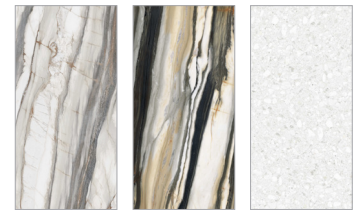

STONE
 GREY
 NAT P.TECH

CARRARA
 LUX

OYSTER
 WHITE
 NAT P.TECH

OYSTER
 GOLD
 LUX

VENEZIA
 NUVOLO
 ANTIQUE 3D

WALL SYSTEM

WALLS9G01
 PANNELLO GRAFICO
 GRAPHIC PANEL

€ 65

WALLS9P01
 PANNELLO POSATO
 INSTALLED PANEL
 60X120 / 120X120

€ 130

K-S9T01
RIEPILOGO COLORI /
COLOURS CHART

€ 110

60X120 LUX

€ 90

- K-S9A01** PRECIOUS BLACK
- K-S9A02** STONE GREY
- K-S9A03** CARRARA
- K-S9A04** OYSTER WHITE
- K-S9A05** OYSTER GOLD

PANELS 120X240/120X280

K-S9T11
RIEPILOGO COLORI /
COLOURS CHART

€ 140

60X120

NAT € 110 | LUX € 140 | ANT. 3D € 140

- K-S9C01** PRECIOUS BLACK LUX
- K-S9C02** PRECIOUS BLACK NAT
- K-S9C03** PRECIOUS BLACK ANT. 3D
- K-S9C04** STONE GREY LUX
- K-S9C05** STONE GREY NAT
- K-S9C06** STONE GREY ANT. 3D
- K-S9C07** CARRARA LUX
- K-S9C08** CARRARA NAT
- K-S9C09** CARRARA ANT. 3D
- K-S9C10** OYSTER WHITE LUX
- K-S9C11** OYSTER WHITE NAT
- K-S9C12** OYSTER GOLD LUX
- K-S9C13** VENEZIA NUVOLE ANT. 3D