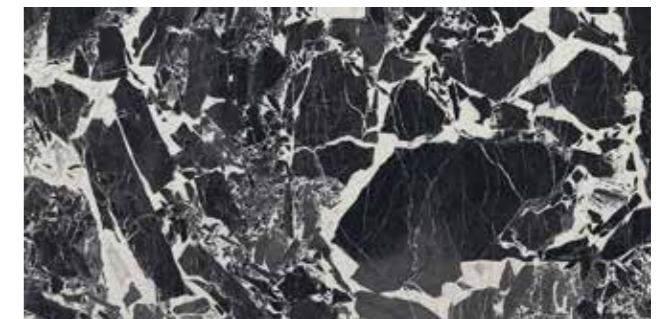

Amuletto 60x120 R cm. / 23,6"x47,2" (Floor)

AMULETTO

Rectified Porcelain Tiles · 4 Different Sizes · Polished

Amuletto 60x120Rcm.

"True Beauty is timeless."
Marilyn Monroe

Extremely dense and robust
marble

More than 10 different graphics
randomly packaged.