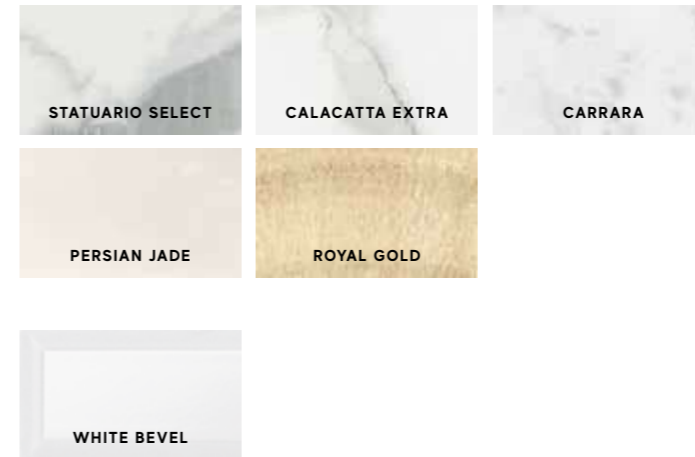

Wall tiles / Rivestimento

WHITEBODY WALL TILES - RECTIFIED MONOCALIBER
RIVESTIMENTI IN PASTA BIANCA - RETTIFICATO MONOCALIBRO

Sizes	Thickness	Surface finish
8x31,5 cm - 3 1/8"x12 3/8"	± 8,5 mm ± 10 mm	Shiny