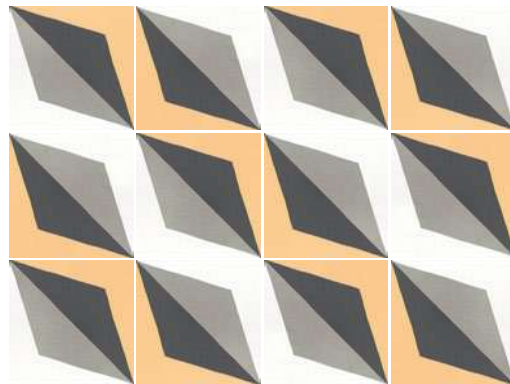

MAGIC COLOURS
22117 EQ-5

CITY COLOURS
22113 EQ-5

SQUARE COLOURS
22119 EQ-5

WAVE COLOURS
22120 EQ-5

Caprice Deco Patchwork Colours 20 x 20 cm / 8" x 8"

Caprice Deco Sapphire Colours 20x20 / 8"x8"

caprice deco colours