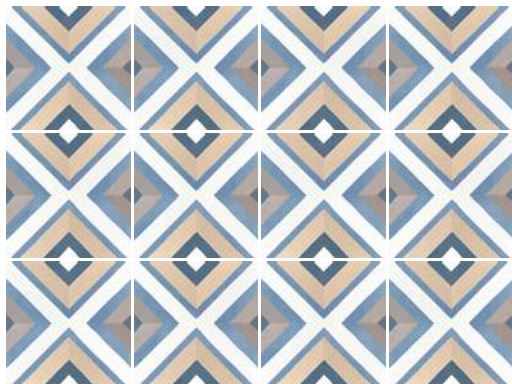

MAGIC COLOURS
22117 EQ-5

CITY COLOURS
22113 EQ-5

SQUARE COLOURS
22119 EQ-5

WAVE COLOURS
22120 EQ-5

Caprice Deco Patchwork Colours 20 x 20 cm / 8" x 8"

Caprice Deco Sapphire Colours 20x20 / 8"x8"

caprice deco colours