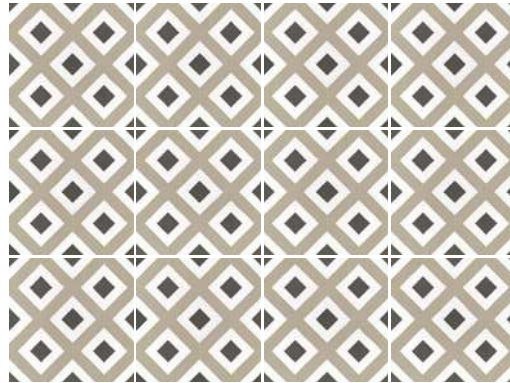

MAGIC COLOURS
22117 EQ-5

CITY COLOURS
22113 EQ-5

SQUARE COLOURS
22119 EQ-5

WAVE COLOURS
22120 EQ-5

Caprice Deco Patchwork Colours 20 x 20 cm / 8" x 8"

Caprice Deco Sapphire Colours 20x20 / 8"x8"

caprice deco colours