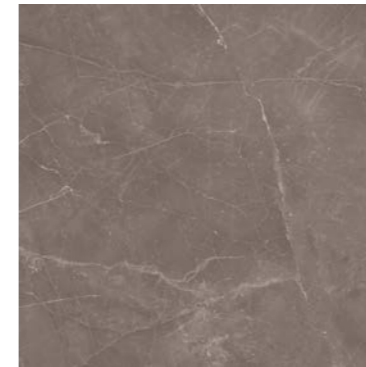

* MARBLE TORTORA POLISHED
59,9X59,9 RET.
29,85X59,9 RET. LM-3545 LM-3545