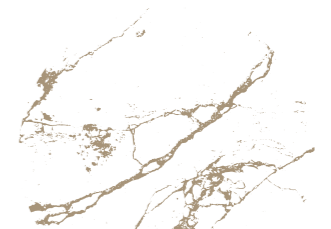

Marble Shape White Shine
35 x 100 RET.

Mosaic Marble White Shine
17,4 x 17,4

Marble White Polished
59,9 x 59,9 RET.

Marble Shape White Shine
35 x 100 RET.

Marble White Shine
35 x 100 RET.

Mosaic Marble White Shine
17,4 x 17,4