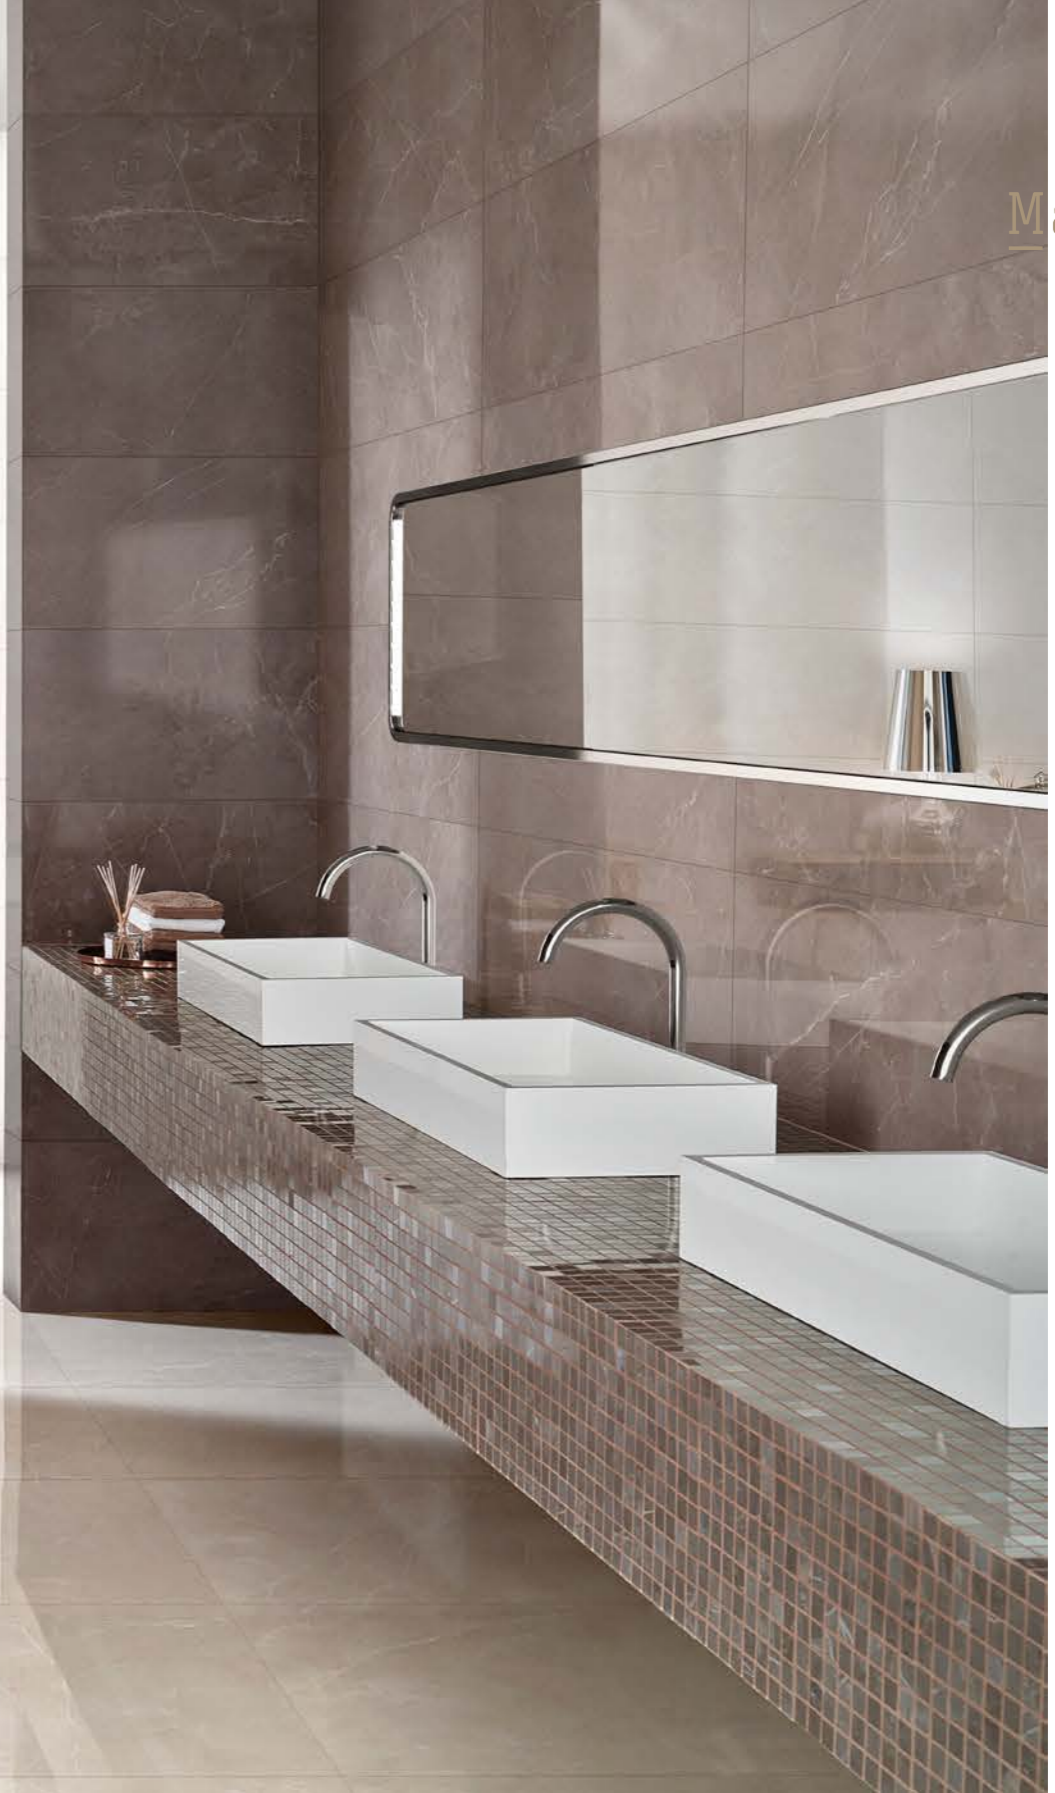

Mosaic Marble Cream Shine
17,4 x 17,4

Marble Tortora Shine
35 x 100 RET.

Marble Cream Shine
35 x 100 RET.

Mosaic Marble Tortora Shine
17,4 x 17,4

Mosaic Marble Cream Shine
17,4 x 17,4

Marble Cream Polished
59,9 x 59,9 RET.