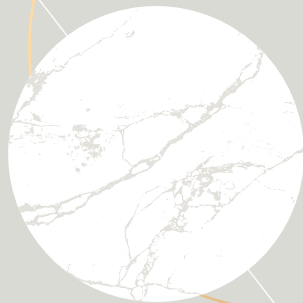

Marble

COLLECTION

Graphic and classy.
Intense on the details.

LOVE
CERAMIC TILES

Marble
COLLECTION

LOVE
CERAMIC TILES

5 colours

- White
- Cream
- Light Grey
- Beige
- Tortora