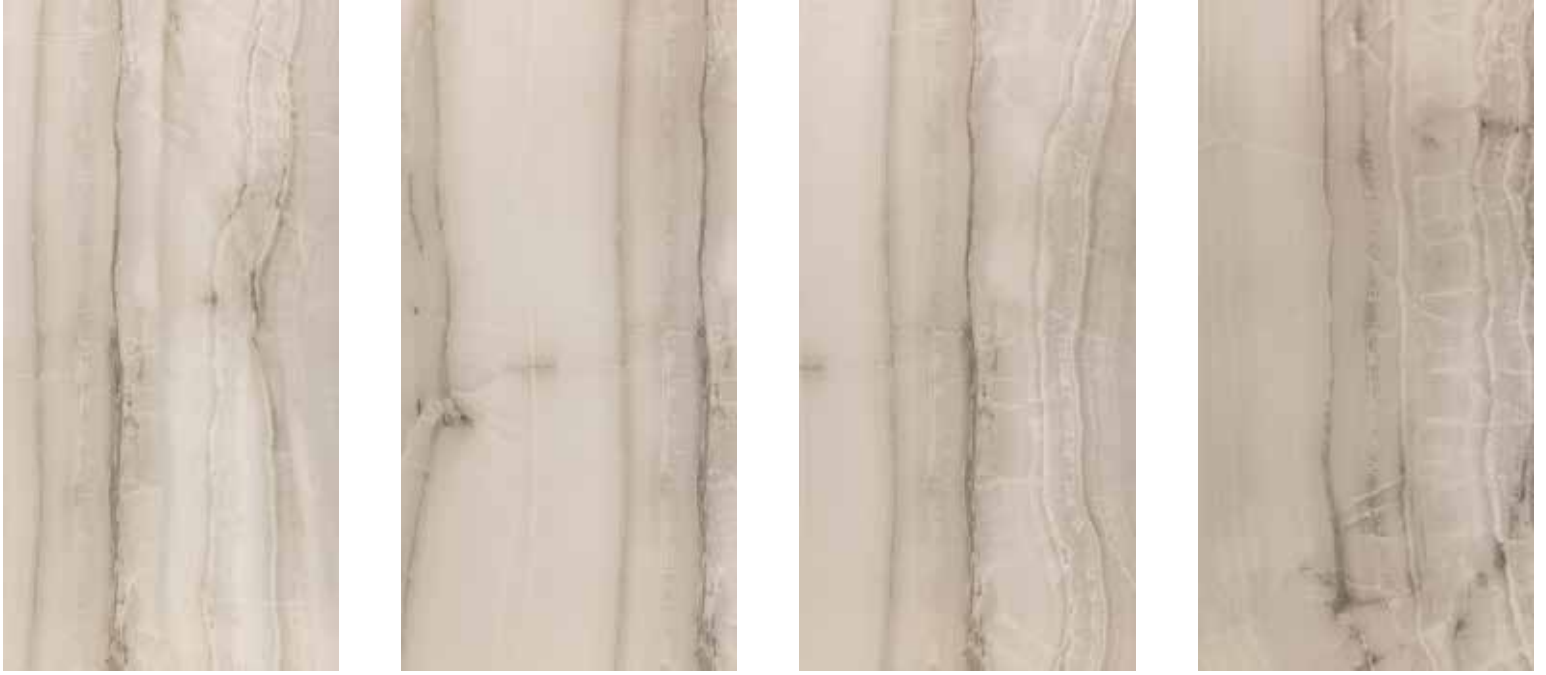

FACE
12
V
3
PEI
4
❄️

55011219RN
Gri Rektifiye Parlak Nano 60 x 120 cm
Grey Rectified Polished Nano 24 x 48"