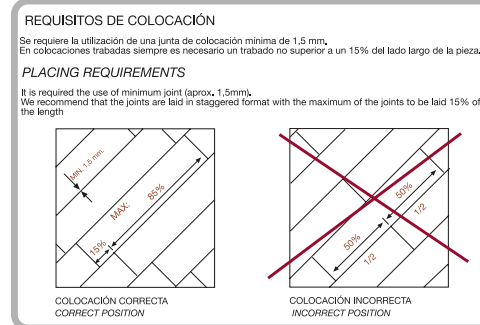

Village Natural  
15x90 / 6"x35"

GF-20099

CLASE

class

Village Mix  
15x90 / 6"x35"