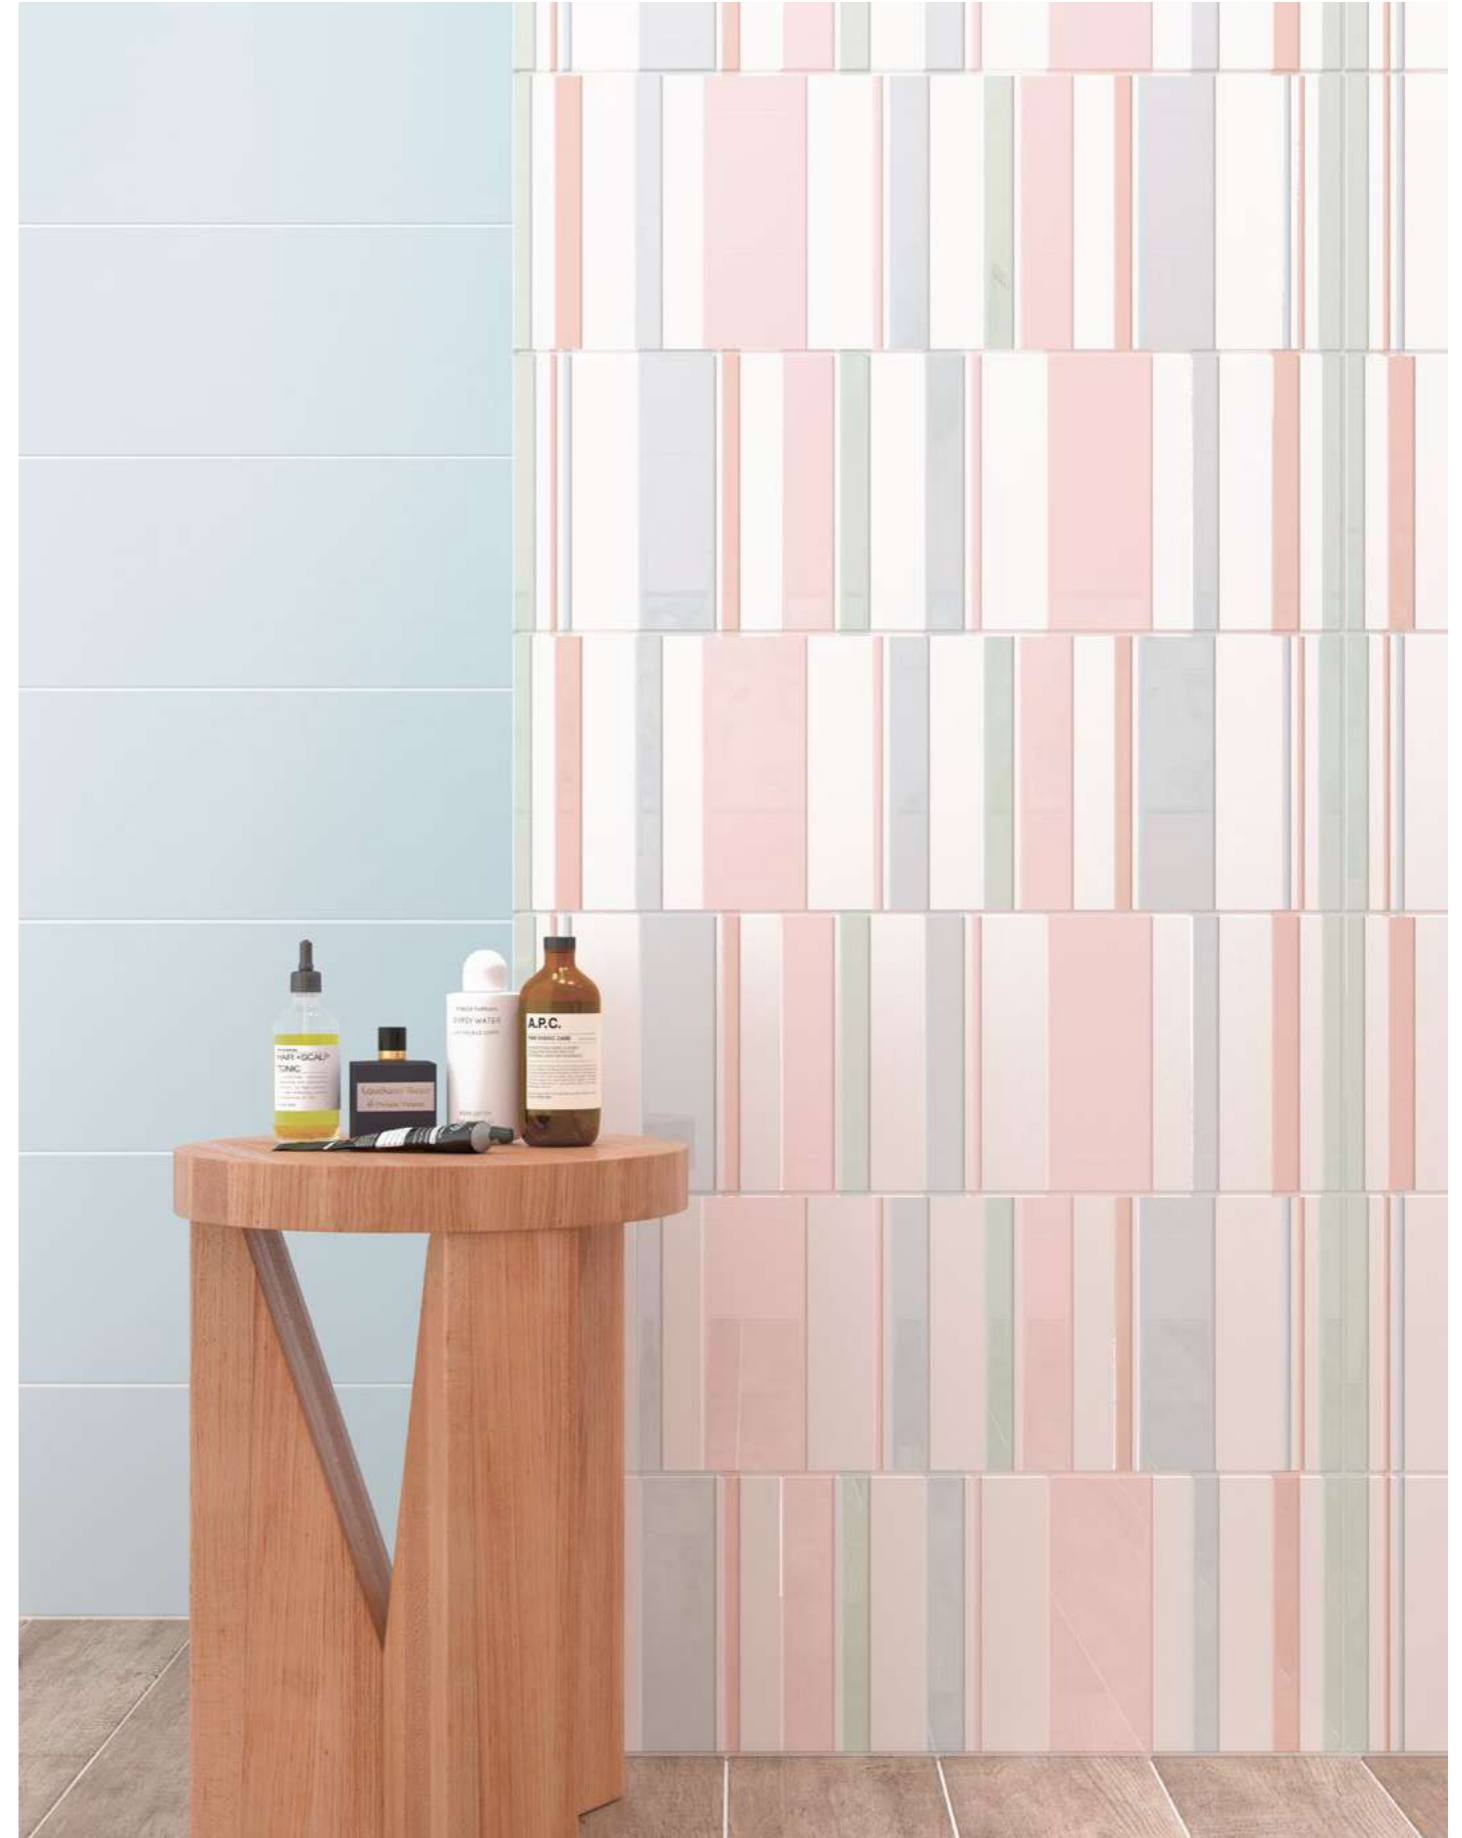

00-00-5-17-00-61-2419 Aurora Celeste 20x60
04-01-1-17-03-01-2426-0 Kimberly Line 20x60