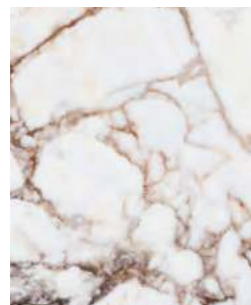

COMBINABILITY

BRECCIA collection