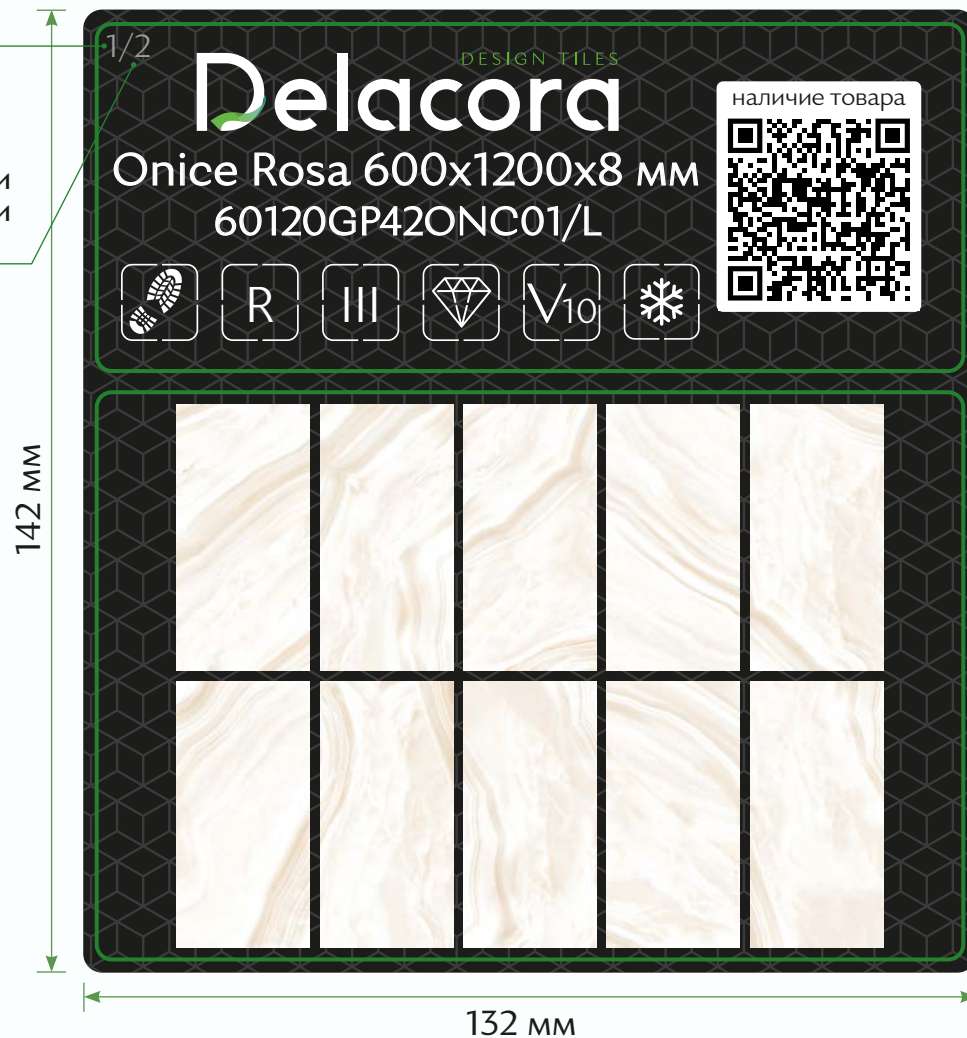

Этикетка для керамогранита

Этикетка наклеивается в правый верхний угол соответствующего керамогранита на расстоянии от края 10 мм.

Номер куллы

Номер плитки
в размещении
на стенде