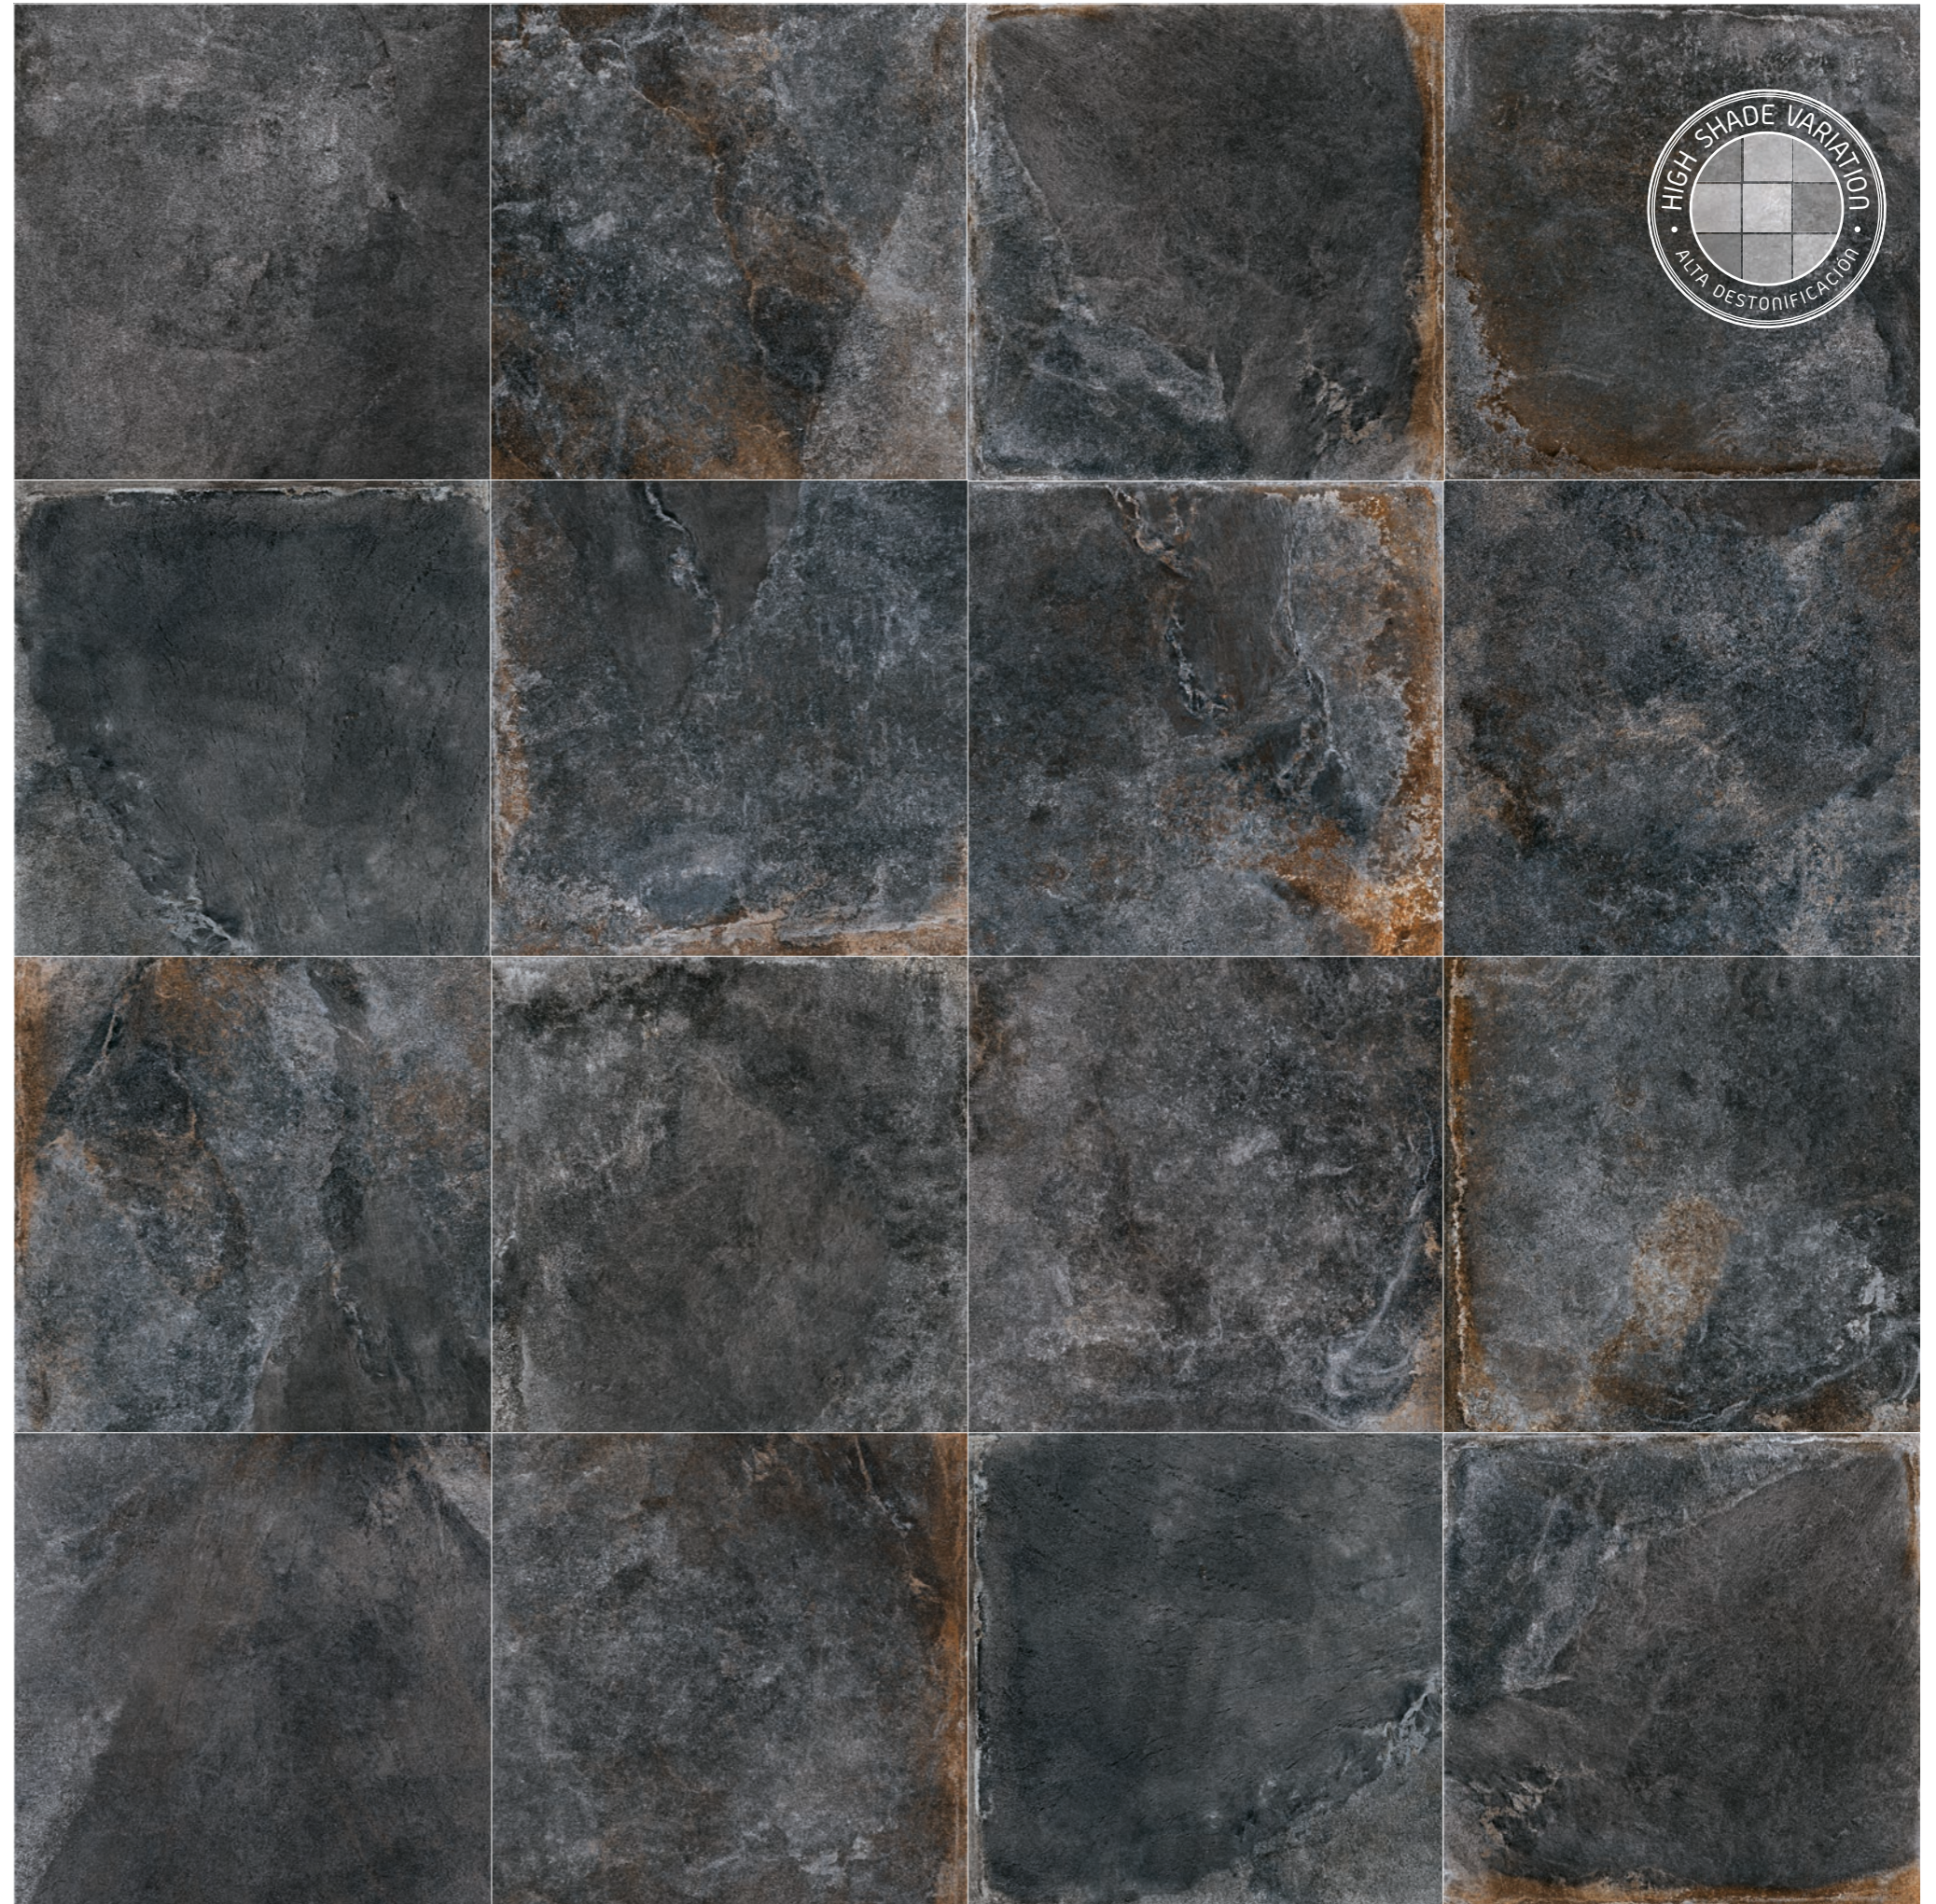

ICONIC

Porcelain Tile

SHADE VARIATION

PATTERNS / CARAS

FLOOR TILES

75x75_16 PATTERNS / CARAS

37x75_32 PATTERNS / CARAS

60x60_18 PATTERNS / CARAS

30x60_36 PATTERNS / CARAS

WALL TILES

30X90_14 PATTERNS / CARAS

The high shade variation of each piece add character to any type of environment. This effect makes the collection more natural and realistic, turning each piece into a unique work of art.

Una alta destonificación en cada pieza que impregna de carácter cualquier tipo de ambiente. Efecto que aporta a la colección naturalidad y realismo convirtiendo cada pieza en una obra de arte única.

Produit très dénuancé qui donnent du caractère à tout type d'environnement. Effet qui apporte à la collection un effet nature et réalisme en faisant de chaque pièce une œuvre d'art unique.

Jede Fliese weist ein starkes Farbspiel auf; dies verleiht jeder Umgebung einen besonderen Charakter. Ein Effekt, der Natürlichkeit und Realismus in die Kollektion bringt und jede Fliese zu einem einzigartigen Kunstwerk macht.

Iconic Óxido Natural 75x75