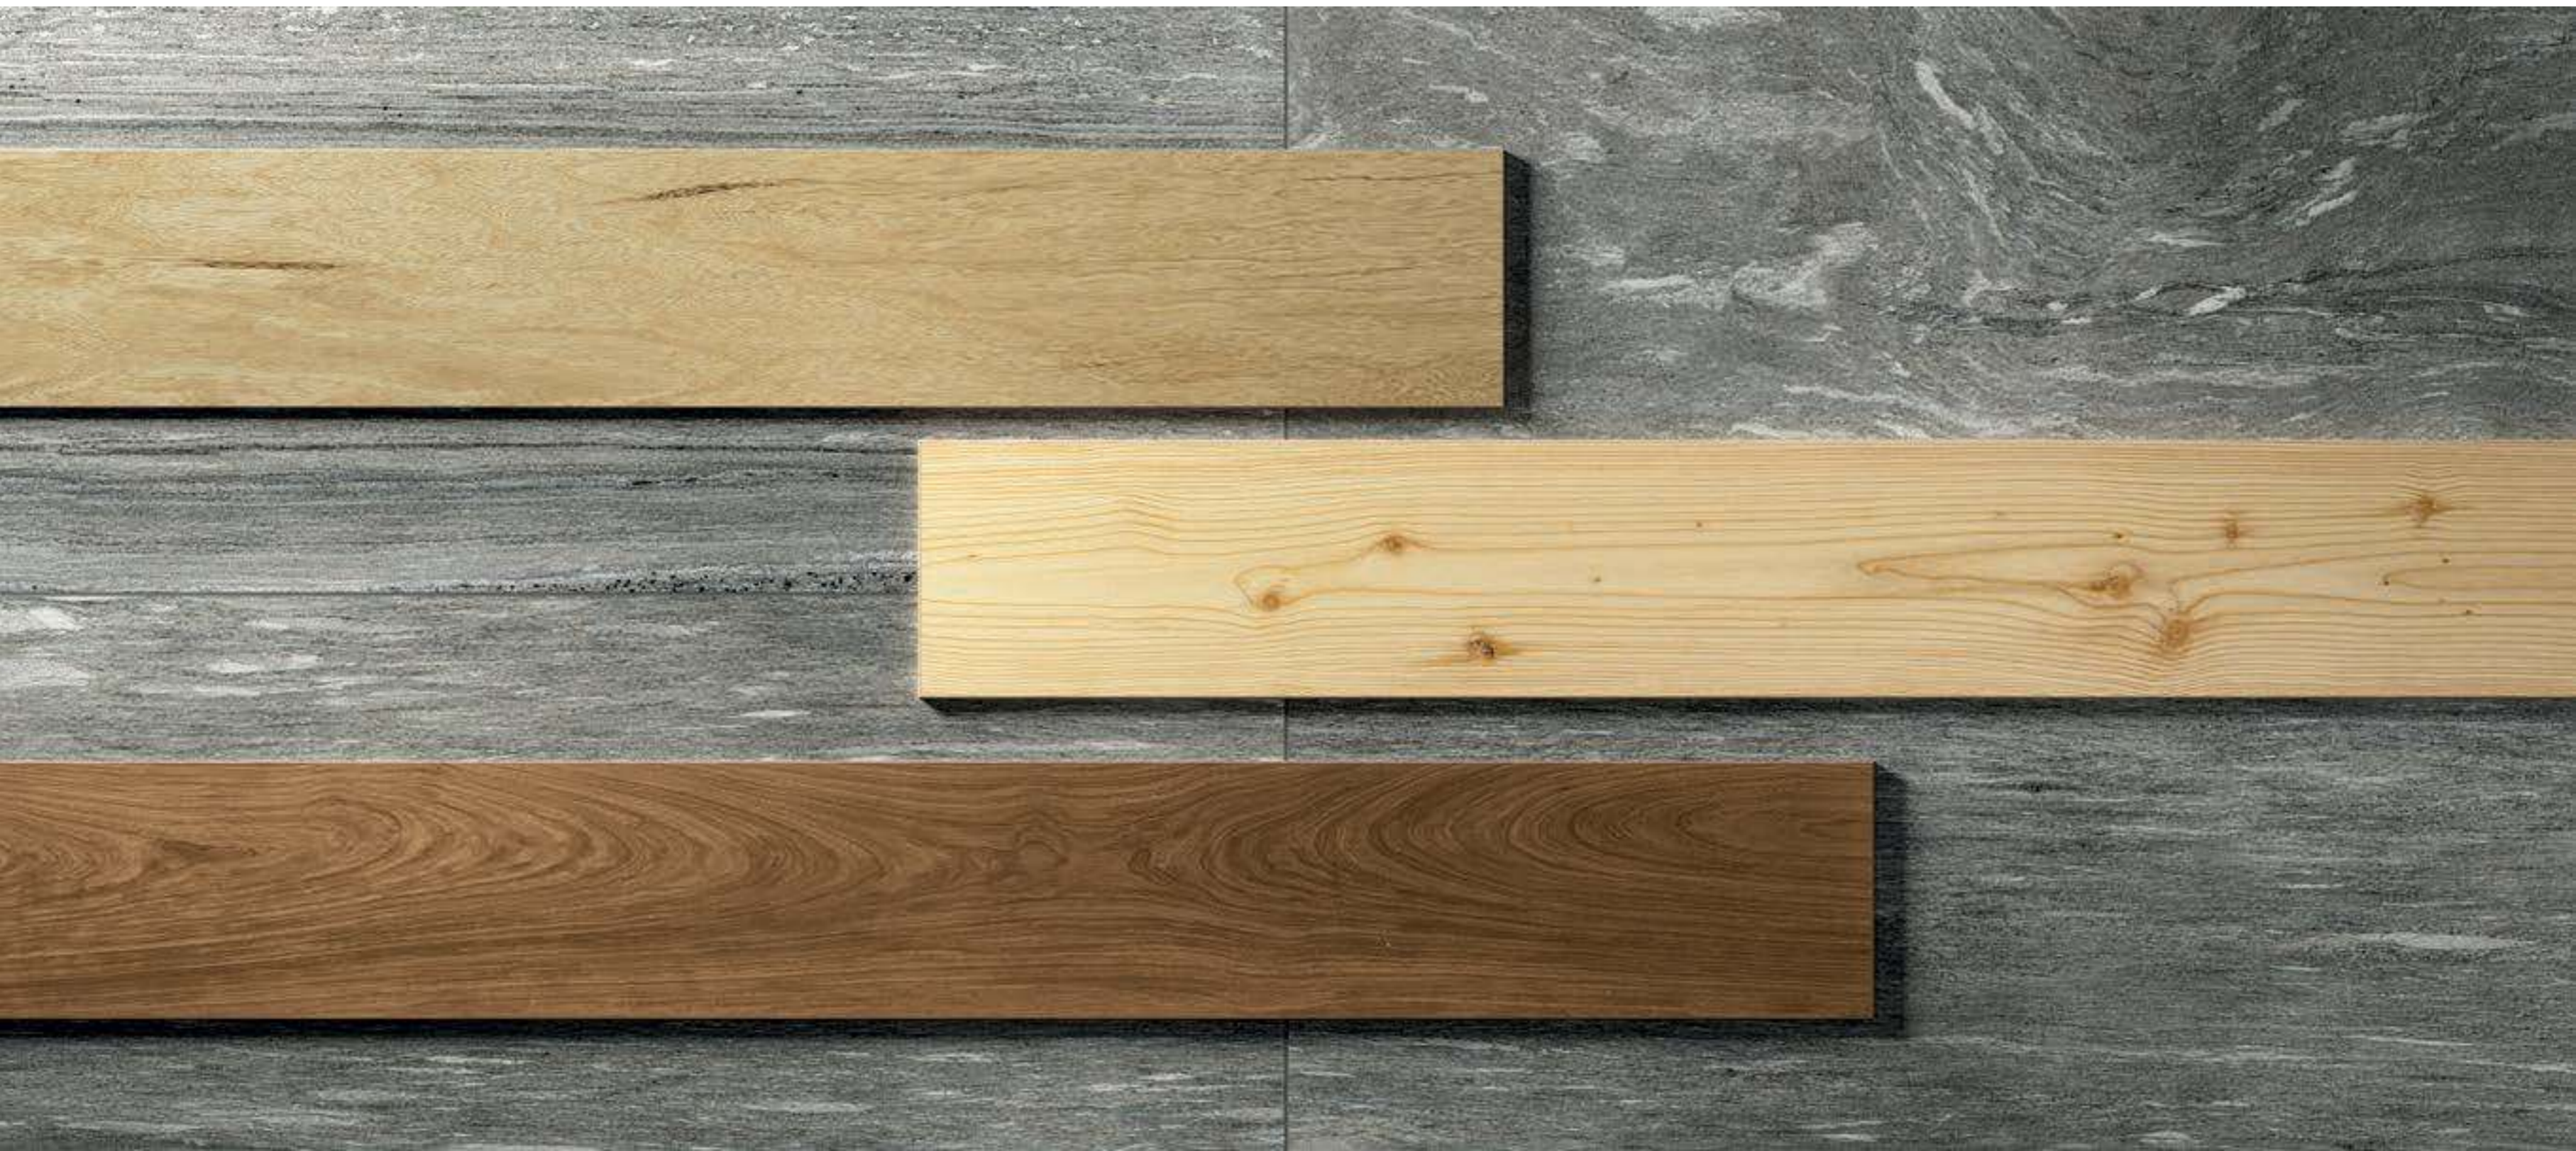

ROVERE

Il rovere è l'effetto legno per antonomasia, capace di conferire un'atmosfera speciale a ogni ambiente, grazie alla linearità della sua superficie che trova il suo abbinamento ideale con il Bianco Paradiso.

LARICE

Pulito, semplice e sorprendentemente naturale, il tono chiaro dell'effetto larice conferisce luminosità agli spazi e trova il suo abbinamento preferenziale nel Grigio Alpino.

PALISSANDRO

Grazie alle sue eleganti tonalità scure, l'effetto palissandro enfatizza la vocazione al lusso di Skyfall sia in combinazione con Nero Smeraldo sia in applicazioni total look.

NATURAL LOOK

Mountains but also woodlands: Skyfall complements the majesty of stone with the warmth of natural wood, to create unique combinations of materials, surfaces, colours and finishes.

ROVERE

Oak is the most distinctive of all wood effects, bringing a unique atmosphere to any room thanks to its linear surface. The ideal combination for Bianco Paradiso.

LARICE

Clean, simple and surprisingly natural, this light, larch-effect finish brightens up rooms and is a perfect match for Grigio Alpino.

PALISSANDRO

Thanks to its elegant, dark tones, this rosewood effect emphasises Skyfall's vocation for luxury, especially when combined to Nero Smeraldo or used in total look applications.